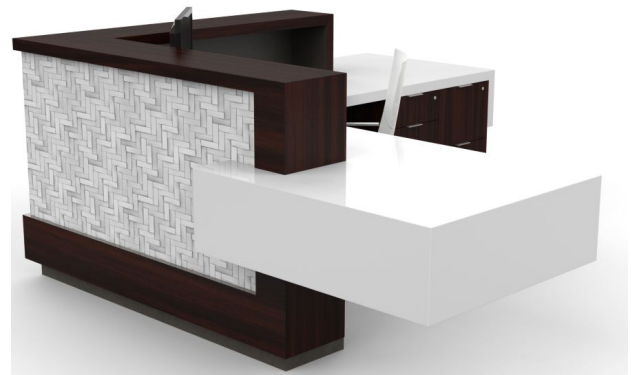

Personal Service

Functional, visually pleasing and quality made, Colecraft makes reception desks that are part of a beautiful offering of furniture. We offer multiple shapes, and sizes that can be specified to fit in any reception area. The reception product can be created from a combination of woods and laminates, and can be accented with stone, overlays, metals, glass or any material to meet your design needs.

levity

Levity features strong, cantilevered or floating counters that address ADA compliance while opening the approach for visitors. A scalable inset element in the transaction allows for mixed material or digital imagery integration for a customized brand message.

The Art of Detail™

levity

COLECRAFT
Commercial Furnishings

Optionally, pedestal and storage can support the cantilevered surfaces for added visual punch. Alternating monolithic elements offer Levity a unique, timeless design sure to appeal in modern reception spaces.