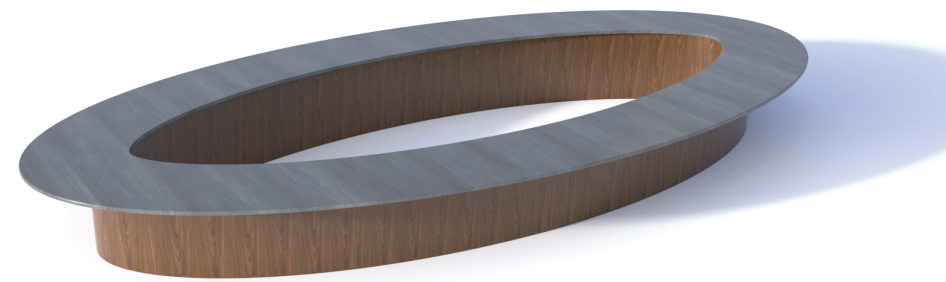

SMALL VIEW

U-SHAPED

COUNCIL BOW

MONOLITHIC ARCHED END BOAT

SQUARE

CIRCLE

COUNCIL HALF CIRCLE

MONOLITHIC RECTANGLE

OVAL

SMALL OVAL

VIEW

MONOLITHIC RACETRACK

COLECRAFT

Commercial Furnishings

A WORLD CLASS MANUFACTURER OF
CUSTOM COMMERCIAL FURNITURE AND MILLWORK

1021 ALLEN STREET | JAMESTOWN, NY 14701
TOLL FREE 844.500.9356 | INFO@COLECRAFTCF.COM
WWW.COLECRAFTCF.COM