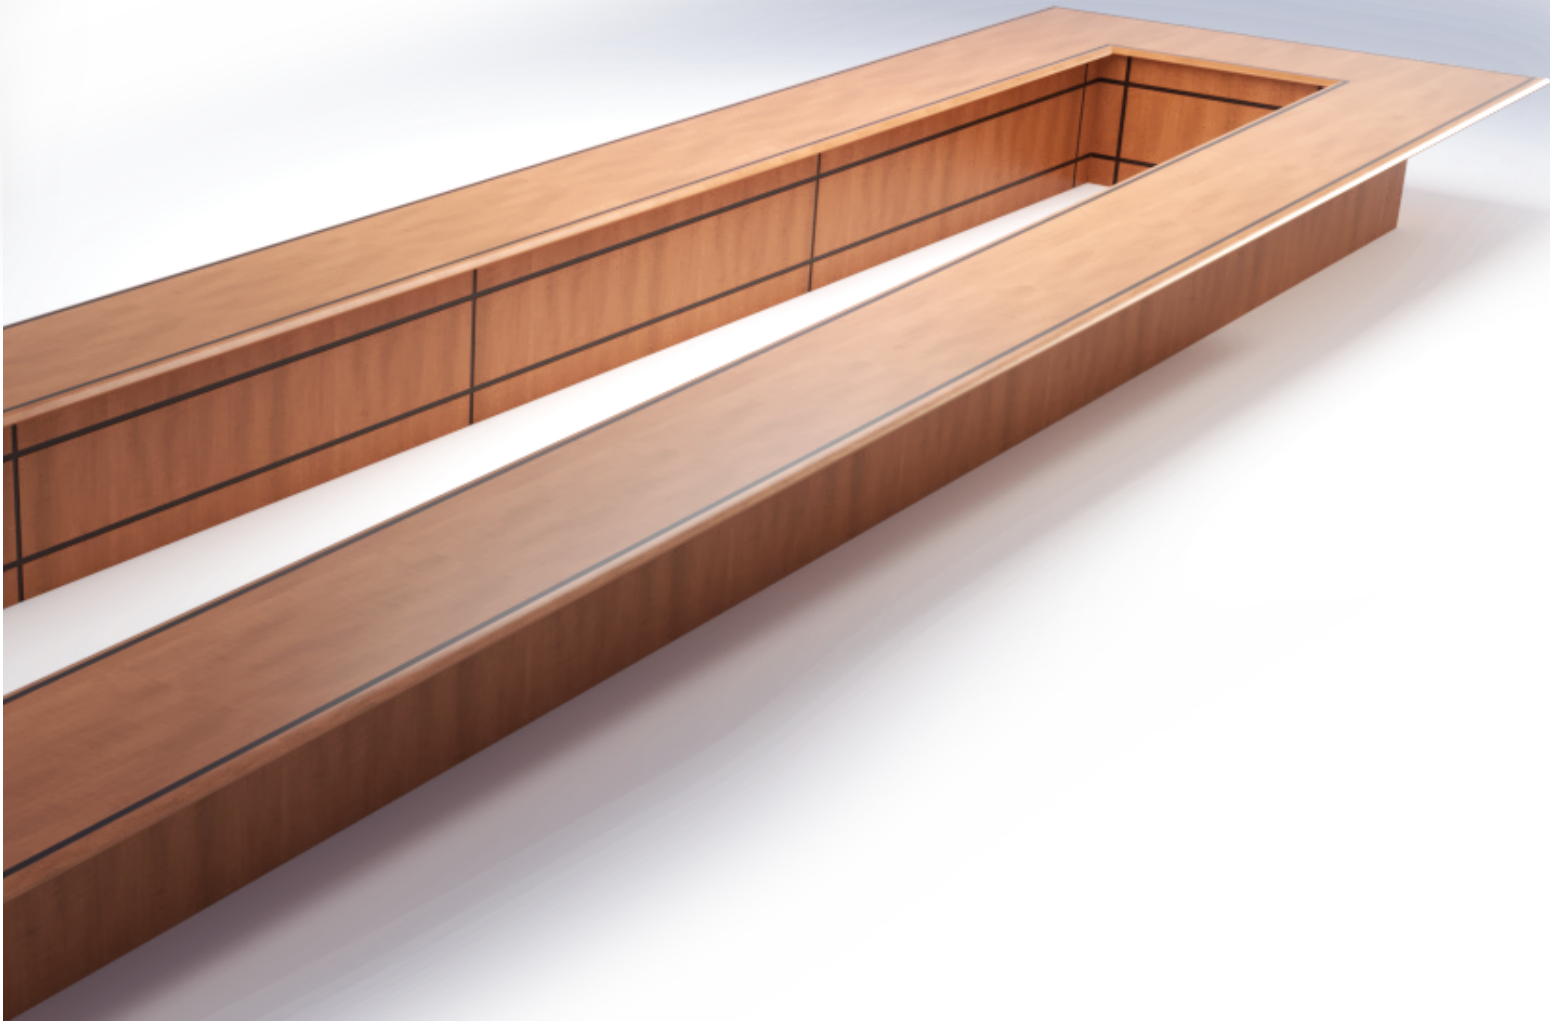

COLECRAFT

LARGE CONFERENCE

the **Art** of Detail

LARGE CONFERENCE TABLES

COLECRAFT PROVIDES EXQUISITELY DESIGNED & CRAFTED CUSTOM LARGE CONFERENCE TABLES, INCLUDING AN EXTENSIVE COLLECTION OF STANDARD DESIGNS AND SIZES.

**VISIT OUR WEB SITE FOR COMPLETE SPECIFICATIONS AND PRICING
FOR QUOTES: QUOTES@COLECRAFTCF.COM OR CALL 844.500.9356 EXT.1**

TABLE SURFACE OPTIONS

- SEQUENCED AND MATCHED VENEERS IN ALL SPECIES
- INLAY, COMPLEX FACE & EXOTIC VENEERS
- LAMINATE
- DURA-COTE SOLID COLORED CONVERSION VARNISH
- SOLID SURFACE
- STONE
- TEMPERED GLASS, CLEAR, SMOKED OR BACK PAINTED
- KRYSTALCAST-ACRYLIC