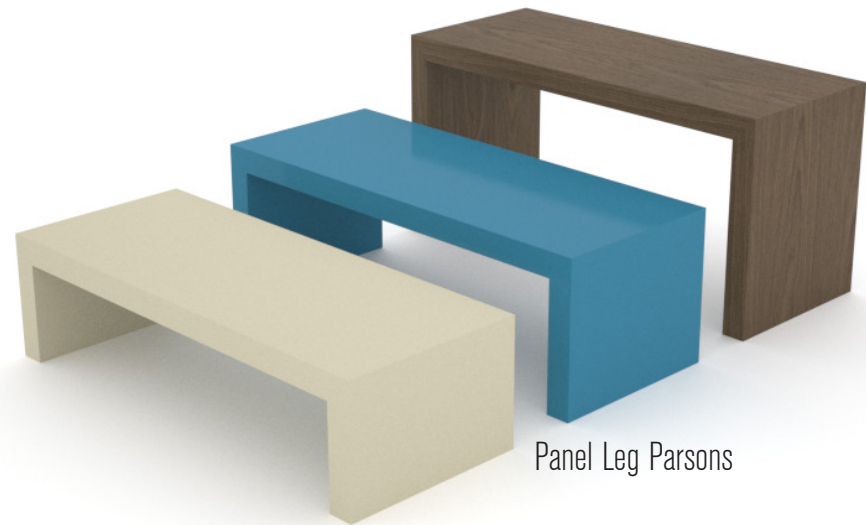

# PUBLIC SPACES

Classic Parsons

**Colecraft's** line of Public space and occasional furniture is beautifully simple in design, with an emphasis on contemporary detail and expert craftsmanship. Our solutions include a broad range of sizes, shapes and finish selections. Power and data requirements can be easily accommodated. Our public space and occasional furniture is designed for use in foyers, reception areas, lobby's, casual meeting areas, and collaborative work areas. This collection of furniture is a blend of contemporary styling, functionality and durability for today's public space requirements in business, hospitality or education.

Drum Tables

Square Corner  
Cube Tables

Panel Leg Parsons

Drum Tables with  
Wood Border

Softline Radius  
Cube Tables

Contemporary Waterfall

Pedestals

Wood Bordered  
Cube Tables