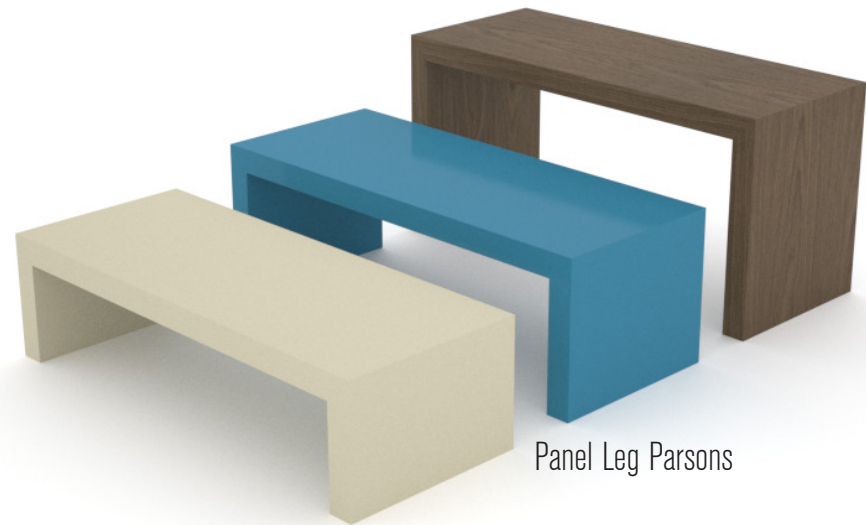

PUBLIC SPACES

Classic Parsons

Colecraft's line of Public space and occasional furniture is beautifully simple in design, with an emphasis on contemporary detail and expert craftsmanship. Our solutions include a broad range of sizes, shapes and finish selections. Power and data requirements can be easily accommodated. Our public space and occasional furniture is designed for use in foyers, reception areas, lobby's, casual meeting areas, and collaborative work areas. This collection of furniture is a blend of contemporary styling, functionality and durability for today's public space requirements in business, hospitality or education.

Square Corner
Cube Tables

Drum Tables

Panel Leg Parsons

Drum Tables with
Wood Border

Softline Radius
Cube Tables

Contemporary Waterfall

Pedestals

Wood Bordered
Cube Tables