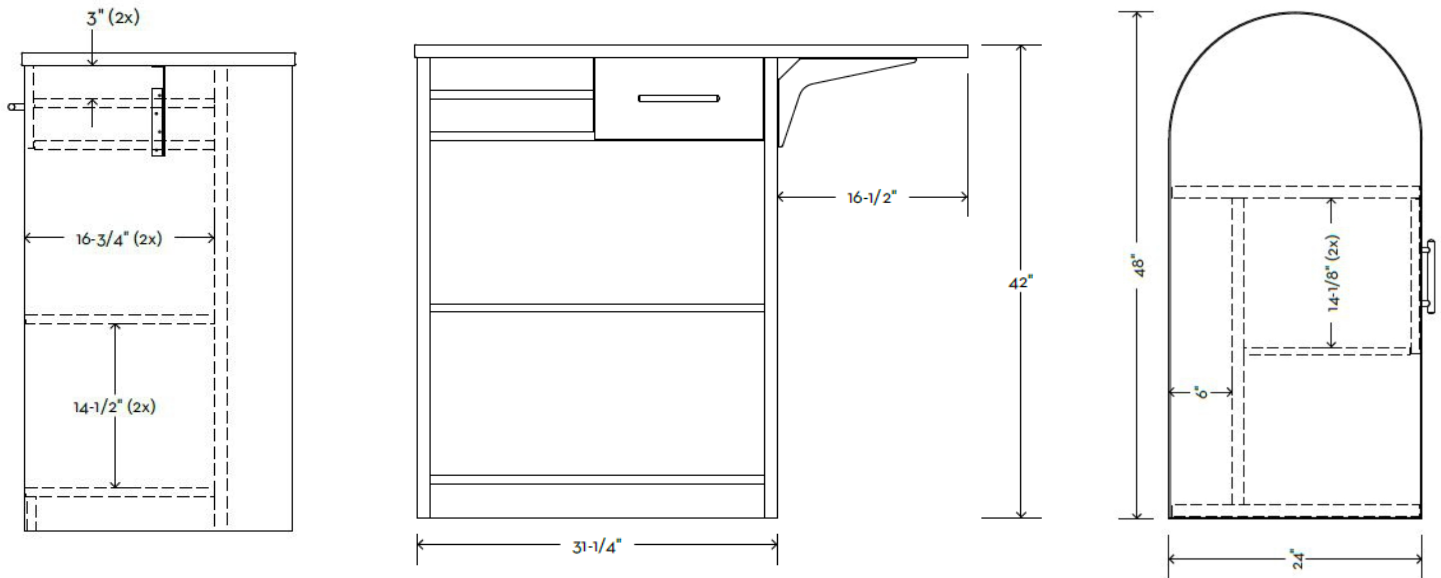

Recent Build : Laminate Service Writer Desk

- Product is shipped Knocked Down (*excluding drawer*)
- Lamello Clamex Detachable Furniture Connectors are used for assembly

COLECRAFT
Commercial Furnishings
The Art of Detail™