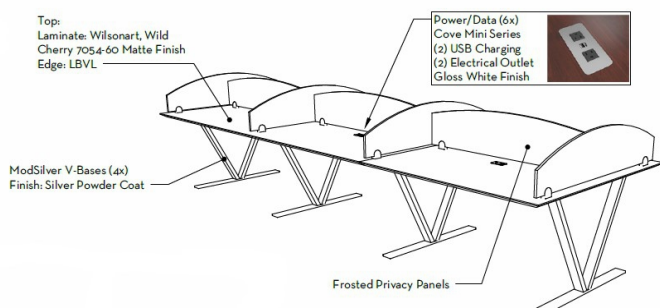

Recent Build : Six Station Carrel Table

- Laminate Top: Wilsonart Wild Cherry 7054-60
- LBVL Edge Profile
- Set of (4) V-Bases in Silver Powdercoat Finish
- Dividers in Frosted Panels
- (6) Power/Data in Gloss White (Power, USB Charging)
- 54"Wx168"Lx29"H