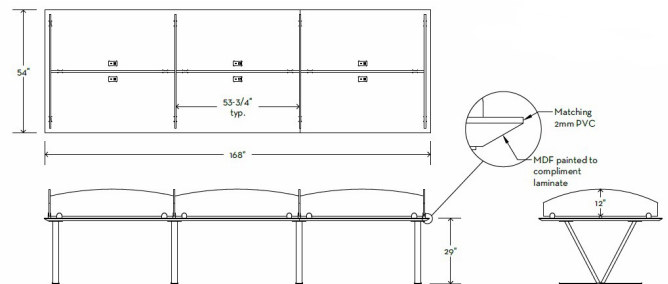

Recent Build : Six Station Carrel Table

- Laminate Top: Wilsonart Wild Cherry 7054-60
- LBVL Edge Profile
- Set of (4) V-Bases in Silver Powdercoat Finish
- Dividers in Frosted Panels
- (6) Power/Data in Gloss White (Power, USB Charging)
- 54"Wx168"Lx29"H