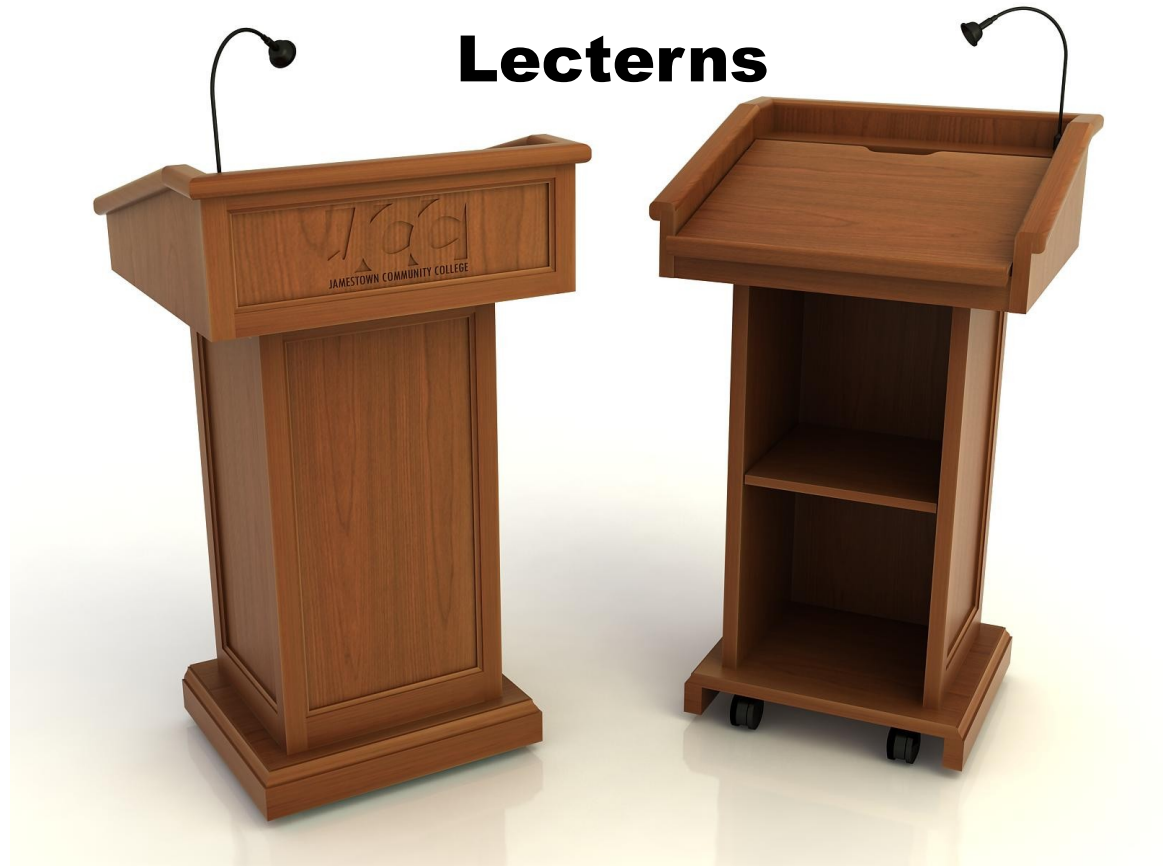

COLECRAFT

Commercial Furnishings

Lecterns

There are many types of lecterns available, in a variety of styles, sizes, and materials to meet your needs.

Colecraft Custom Designer® is an exclusive product developed by Colecraft that provides for the simultaneous design, engineering and respecification of Colecraft furniture to your requirements.