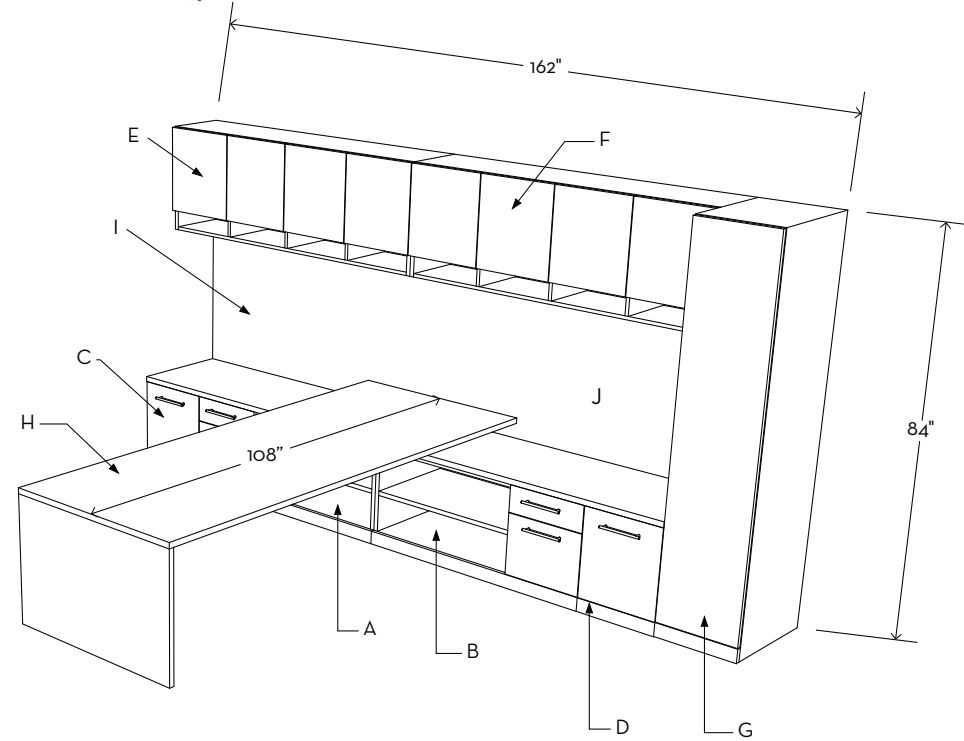

Desking Typical-001

COLECRAFT

Item	Page #	Model #	Description	Dimensions	Premium	Standard	Laminate
A	33	AMH LOW BFSTFL 542422	Low Box File & Storage	54"W X 24"D X 22.25"H	$4,097	$4,097	$3,359
B	33	AMH LOW BFSTFL 542422	Low Box File & Storage	54"W X 24"D X 22.25"H	$4,097	$4,097	$3,359
C	33	AMH LOW SHD 182422	Low Hinged Door	18"W X 24"D X 22.25"H	$2,587	$2,587	$2,120
D	33	AMH LOW SHD 182422	Low Hinged Door	18"W X 24"D X 22.25"H	$2,587	$2,587	$2,120
E	37	AMH WDOORST 721524	Hanging Wall Storage w/ Shelving	72"W X 15"D X 24 3/4"H	$8,712	$8,712	$7,149
F	37	AMH WDOORST 721524	Hanging Wall Storage w/ Shelving	72"W X 15"D X 24 3/4"H	$8,712	$8,712	$7,149
G	41	AMH WDST 182484	Wardrobe Storage	18"W X 24"D X 84"H	$4,586	$4,586	$3,440
H	30	AMH WSDSK 1083629	Worksurface Desk	108"W X 36"D X 29"H	$3,807	$3,241	$2,437
I		TBD3672	Self Edge Tackboard	72"W x 36"h	$985	$985	$985
J		TBD3672	Self Edge Tackboard	72"W x 36"h	$985	$985	$985
K	42	LED144	Undermount LED Lighting	144"W	$1,570	$1,570	$1,570
Total List					$59,181	$58,397	$48,028

*Adjustable Height Option Available! Add $5,462