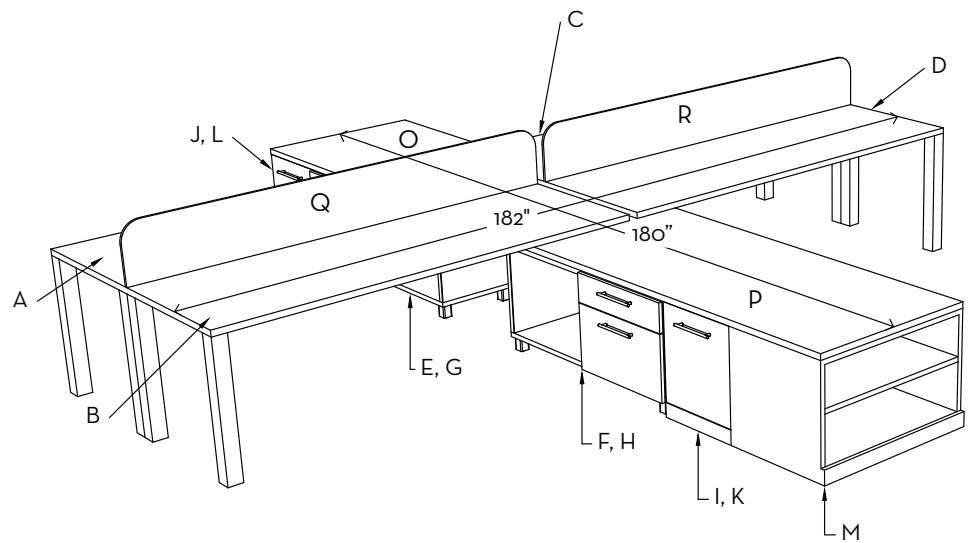

Item	Page #	Model #	Description	Dimensions	Premium	Standard	Laminate
A	26	AMH TDML 903029	Table Desk w/ Metal Legs	90"W X 30"D X 29"H	$4,410	$4,102	$2,461
B	26	AMH TDML 903029	Table Desk w/ Metal Legs	90"W X 30"D X 29"H	$4,410	$4,102	$2,461
C	26	AMH TDML 903029	Table Desk w/ Metal Legs	90"W X 30"D X 29"H	$4,410	$4,102	$2,461
D	26	AMH TDML 903029	Table Desk w/ Metal Legs	90"W X 30"D X 29"H	$4,410	$4,102	$2,461
E	33	AMH LOW BFSTFL 481822	Low Box File Storage	48"W X 18"D X 22.25"H	$3,468	$3,468	$2,845
F	33	AMH LOW BFSTFL 481822	Low Box File Storage	48"W X 18"D X 22.25"H	$3,468	$3,468	$2,845
G	33	AMH LOW BFSTFL 481822	Low Box File Storage	48"W X 18"D X 22.25"H	$3,468	$3,468	$2,845
H	33	AMH LOW BFSTFL 481822	Low Box File Storage	48"W X 18"D X 22.25"H	$3,468	$3,468	$2,845
I	33	AMH LOW SHD 181822	Low Hinged Door	18"W X 18"D X 22.25"H	$2,474	$2,474	$2,028
J	33	AMH LOW SHD 181822	Low Hinged Door	18"W X 18"D X 22.25"H	$2,474	$2,474	$2,028
K	33	AMH LOW SHD 181822	Low Hinged Door	18"W X 18"D X 22.25"H	$2,474	$2,474	$2,028
L	33	AMH LOW SHD 181822	Low Hinged Door	18"W X 18"D X 22.25"H	$2,474	$2,474	$2,028
M	33	AMH LOW BSH 362422	Low Book Shelf	36"W X 24"D X 22.25"H	$3,284	$3,284	$2,692
N	29	AMH WSFRT 663629	Worksurface Return	66"W X 36"D X 29"H	$4,471	$3,739	$2,705
O	29	AMH WSFRT 903629	Worksurface Return	90"W X 36"D X 29"H	$4,936	$4,136	$3,002
P	31	AMH PVC 8816	Privacy Panel	88"W X 16"H	$1,312	$1,312	$1,312
Q	31	AMH PVC 8816	Privacy Panel	88"W X 16"H	$1,312	$1,312	$1,312
Total List					$78,575	$74,747	$55,909

*Adjustable Height Option Available! Add $21,848