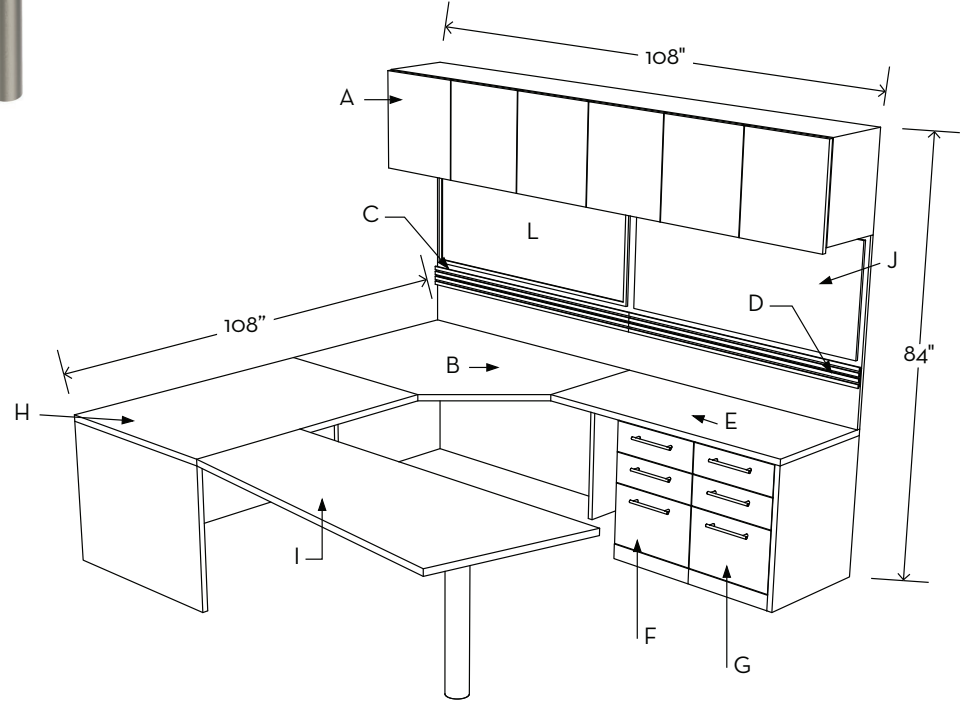

Desking Typical-002

COLECRAFT

Item	Page #	Model #	Description	Dimensions	Premium	Standard	Laminate
A	36	AMH WDOOR 1081519	Hanging Wall Storage	108"W X 15"D X 19"H	$10,272	$10,272	$8,483
B	27	AMH CB 2436RH	Corner Base	24"W X 54"D X 29"H	$5,962	$5,322	$3,194
C	42	CPF-A5400B	Aluminum Slatwall Toolbar	54" - BLACK	$239	$239	$239
D	42	CPF-A5400B	Aluminum Slatwall Toolbar	54" - BLACK	$239	$239	$239
E	29	AMH WSFRT 542429	Worksurface Return	54"W X 24"D X 29"H	$3,433	$2,858	$1,879
F	32	WCNF BBF_181927	Box Box File	18"W X 19"D X 27 3/4"H	$3,119	$3,119	$2,495
G	32	WCNF BBF_181927	Box Box File	18"W X 19"D X 27 3/4"H	$3,119	$3,119	$2,495
H	29	AMH WSFRT 663629	Worksurface Return	66"W X 36"D X 29"H	$4,471	$3,739	$2,705
I	27	AMH CNFRTN 723229	Conference Return	72"W X 32"D X 29"H	$4,751	$4,129	$2,712
J		SLT10836	Slatwall Panel	108"W X 36"H	$4,512	$4,512	$2,655
K	42	LED108	Undermount LED Lighting	108"W	$1,405	$1,405	$1,405
L		WHBP2436	Whiteboard	36" w x 24" h	$619	$619	$619
Total List					$58,375	$54,816	$40,338