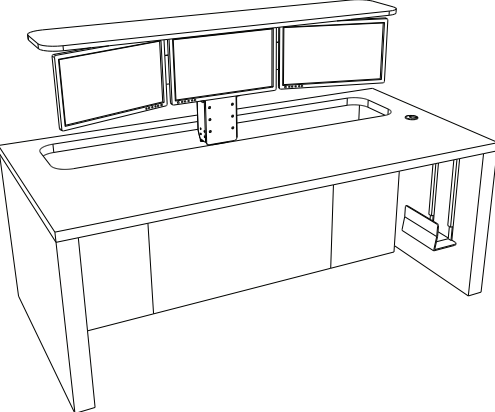

THREE MONITOR STATION

	CS76382949	76"W X 38"D X 29"/48.75"H	$16,800	$19,210

PRODUCTS SHOWN ON THIS PAGE DO NOT INCLUDE MONITORS OR CPU. THESE PRODUCTS INCLUDE CPU MOUNTS AND MONITOR LIFTS.