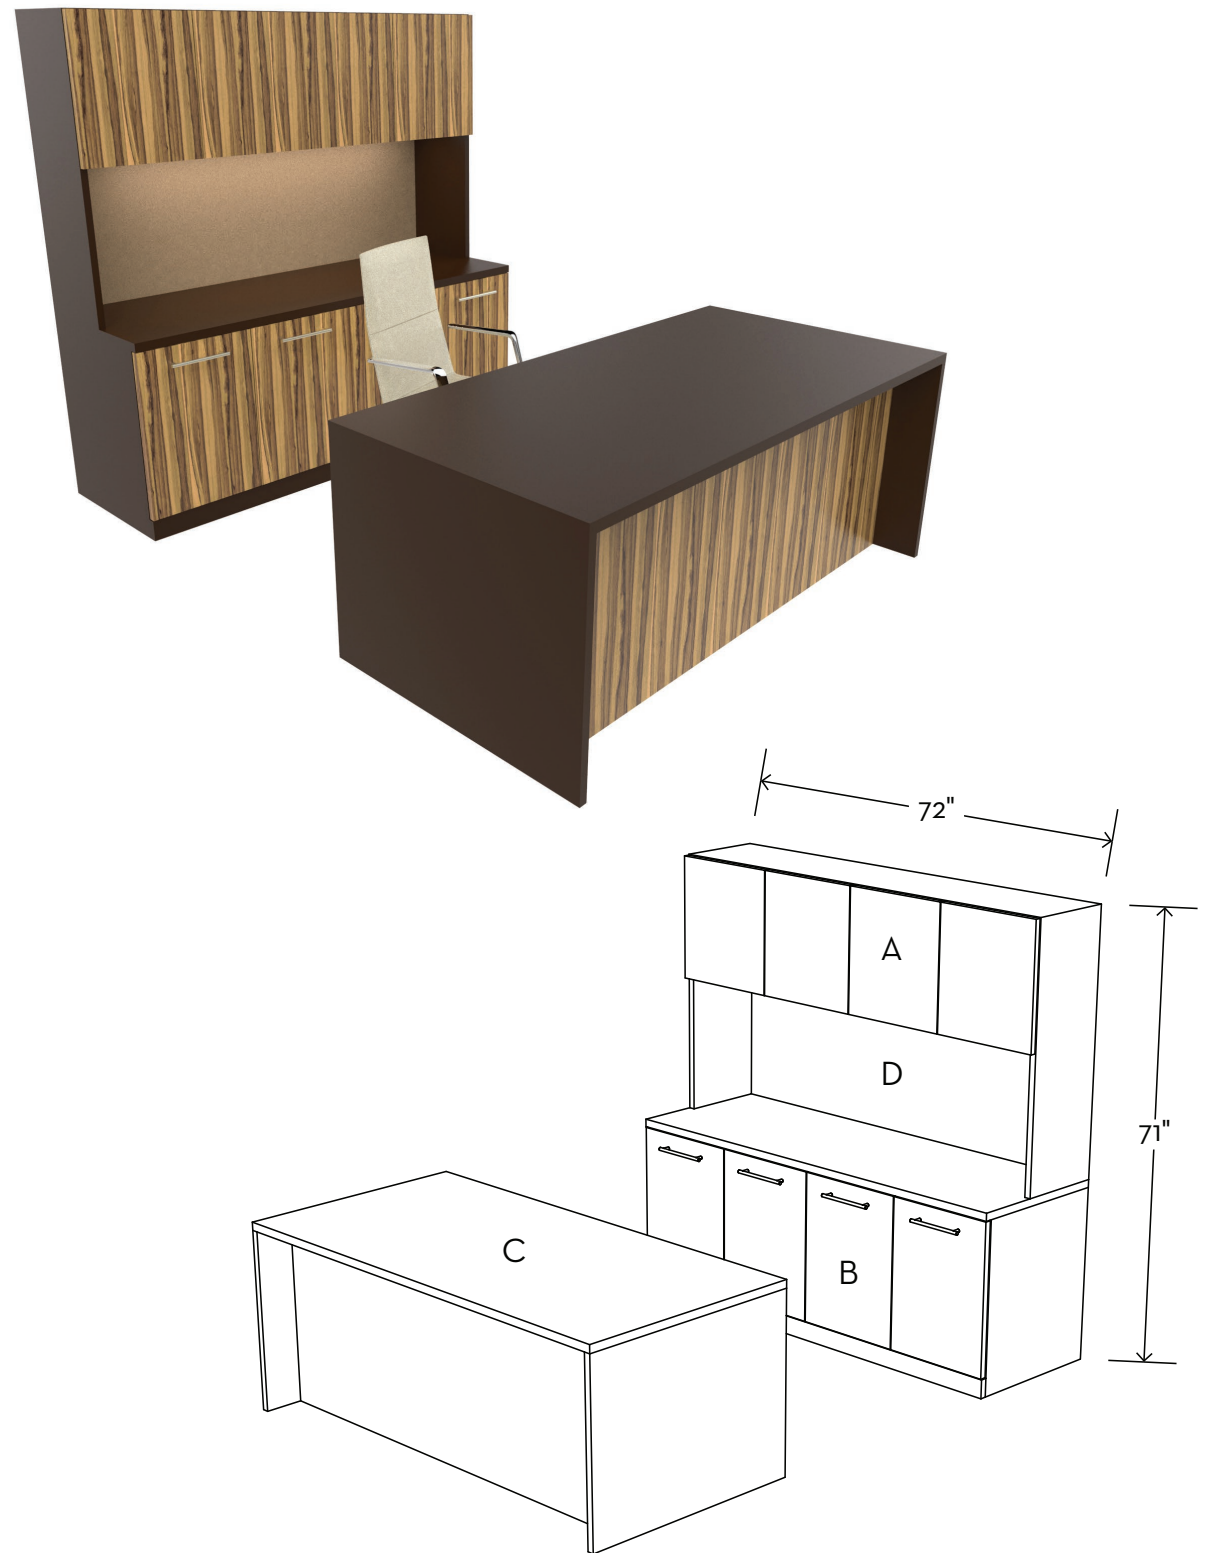

Item	Page #	Model #	Description	Dimensions	Premium	Standard	Laminate
A	38	AMH WDW 721542	Hutch Overhead Wall Storage	72"W X 15"D X 42"H	$7,819	$7,819	$6,100
B	34	AMH CR D4 2429	4 Door Credenza	72"W X 24"D X 29"H	$7,386	$6,130	$4,904
C	26	AMH RD 723629	Rectangular Desk	72"W X 36"D X 29"H	$6,010	$5,138	$3,082
D		TBD2472	Self Edge Tackboard	72"W x 24"h	$985	$985	$985
E	42	LED072	Undermount LED Lighting	72"W	$1,240	$1,240	$1,240
Total List					$32,468	$29,520	$22,592

*Adjustable Height Option Available! Add $5,462