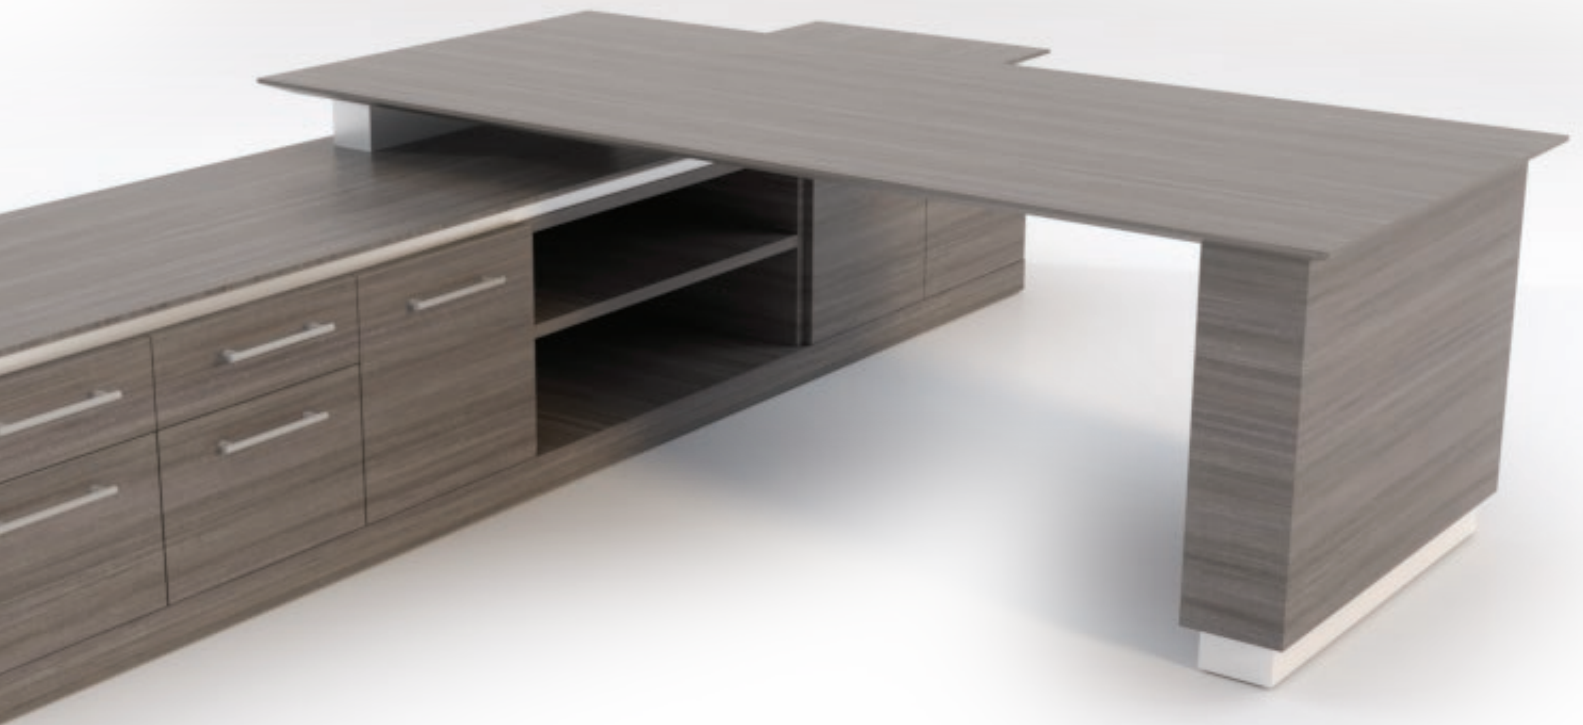

DESKING

SPECIFICATION GUIDE

REV 111924

NOTE: Due to the recent unanticipated cost increase of raw materials please call to confirm list pricing before you quote your clients

COLECRAFT
The Art of Detail™