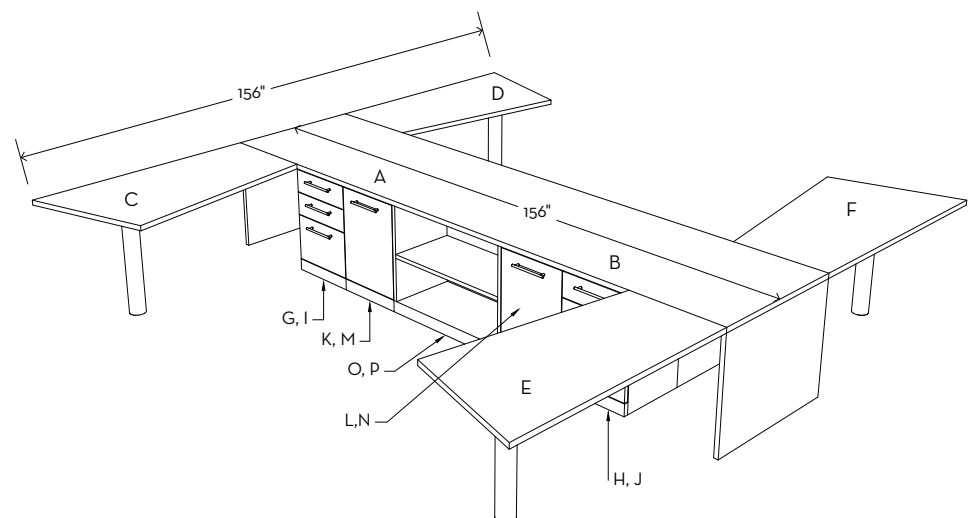

Item	Page #	Model #	Description	Dimensions	Premium	Standard	Laminate
A	29	AMH WSFRT 783629	Worksurface Return	78"W X 36"D X 29"H	$4,703	$3,938	$2,853
B	29	AMH WSFRT 783629	Worksurface Return	78"W X 36"D X 29"H	$4,703	$3,938	$2,853
C	27	AMH CNFRTN 603229	Conference Return	60"W X 32"D X 29"H	$4,485	$3,901	$2,378
D	27	AMH CNFRTN 603229	Conference Return	60"W X 32"D X 29"H	$4,485	$3,901	$2,378
E	27	AMH CNFRTN 603229	Conference Return	60"W X 32"D X 29"H	$4,485	$3,901	$2,378
F	27	AMH CNFRTN 603229	Conference Return	60"W X 32"D X 29"H	$4,485	$3,901	$2,378
G	32	WCNF BBF_181927	Box Box File	18"W X 19"D X 27 3/4"H	$3,119	$3,119	$2,495
H	32	WCNF BBF_181927	Box Box File	18"W X 19"D X 27 3/4"H	$3,119	$3,119	$2,495
I	32	WCNF BBF_181927	Box Box File	18"W X 19"D X 27 3/4"H	$3,119	$3,119	$2,495
J	32	WCNF BBF_181927	Box Box File	18"W X 19"D X 27 3/4"H	$3,119	$3,119	$2,495
K	32	WCNF SHD_181927	Hinged Door	18"W X 19"D X 27 3/4"H	$2,821	$2,821	$2,256
L	32	WCNF SHD_181927	Hinged Door	18"W X 19"D X 27 3/4"H	$2,821	$2,821	$2,256
M	32	WCNF SHD_181927	Hinged Door	18"W X 19"D X 27 3/4"H	$2,821	$2,821	$2,256
N	32	WCNF SHD_181927	Hinged Door	18"W X 19"D X 27 3/4"H	$2,821	$2,821	$2,256
O	32	WCNF BKS_362427	Bookshelf	36"W X 24"D X 27 3/4"H	$3,401	$3,401	$2,721
P	32	WCNF BKS_362427	Bookshelf	36"W X 24"D X 27 3/4"H	$3,401	$3,401	$2,721
Total List					$80,214	$74,861	$54,945