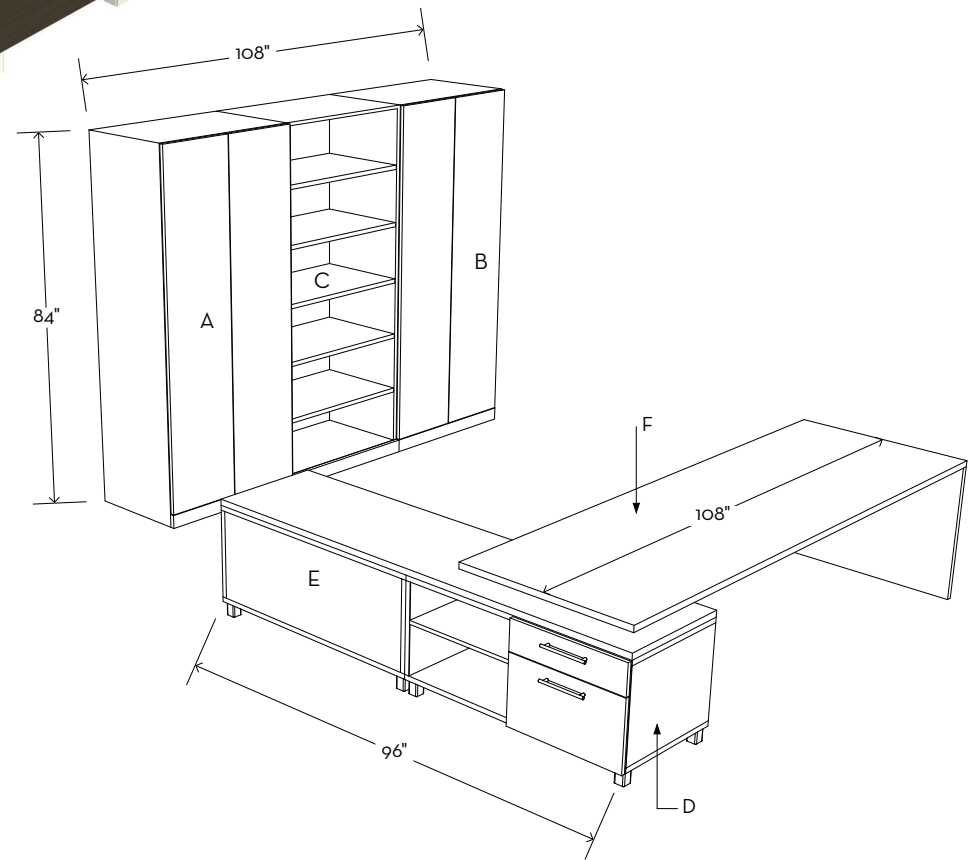

Desking Typical-003

COLECRAFT

Item	Page #	Model #	Description	Dimensions	Premium	Standard	Laminate
A	41	AMH WDST 362484	Wardrobe Storage	36"W X 24"D X 84"H	$7,338	$7,338	$5,503
B	41	AMH WDST 362484	Wardrobe Storage	36"W X 24"D X 84"H	$7,338	$7,338	$5,503
C	41	AMH CTHCBS 362481	Bookcase	36" w x 24" d x 84" h	$6,857	$6,857	$5,022
D	33	AMH LOW BFST 482422	Low Box File & Storage	48"W X 24"D X 22.25"H	$3,722	$3,722	$3,052
E	33	AMH LOW BFST 482422	Low Box File & Storage	48"W X 24"D X 22.25"H	$3,722	$3,722	$3,052
F	30	AMH WSDSK 1083629	Worksurface Desk	108"W X 36"D X 29"H	$3,807	$3,241	$2,437
Total List					$45,411	$44,627	$34,034

*Adjustable Height Option Available! Add $5,462