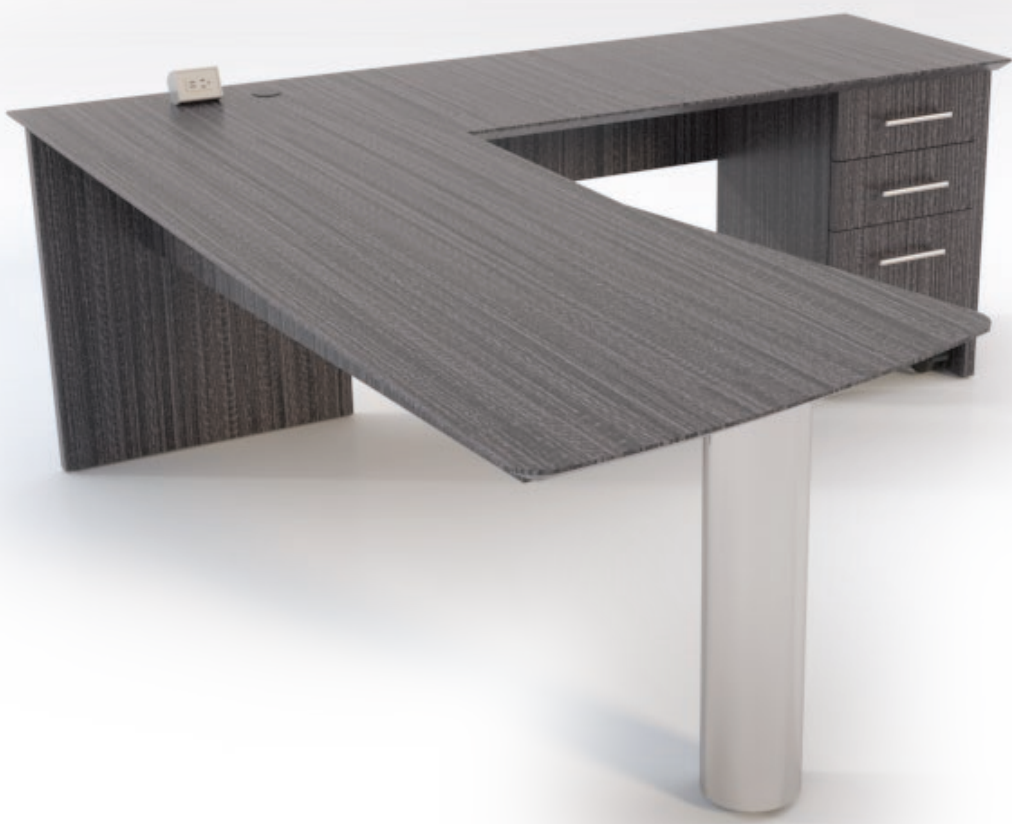

TYP-12

	DESK \$18,133
	CREDENZA \$18,024
	TOTAL \$36,157
ADD ADJUSTABLE HEIGHT OPTION	\$8,163

Executive Office Desk Suite
 Desk Top with LBVL Edge
 Two grommets in work surface
 Desk top rests on two risers
 Low Box File on Rightside of desk Low Credenza shell on leftside of desk
 One Open Shelf
 Two 36" w Box File Credenza Wall Unit
 Six Door Cabinet
 Two Single Door Cabinets Two overhead cabinets Open shelf in center
 All filing is locking
 Hardware: TBD from standard
 Top/Case Laminate: Wilsonart Phantom Ecrú 8212K-28 File Fronts: Wilsonart Designer White D354-60
 Edge Profile Basic: Self Edge, 3MFL
 Desk w/ Return: 90"W X 101.5"D X 24"/29"H
 Credenza: 76"W X 20"D X 29"H