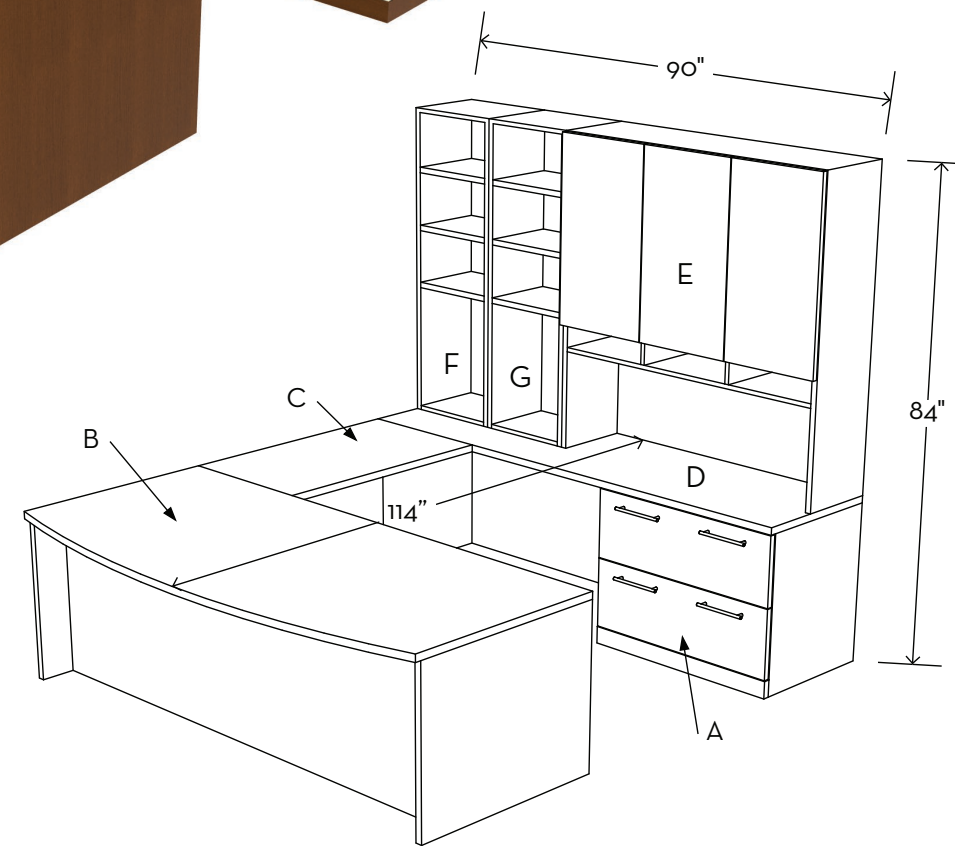

Desking Typical-003

COLECRAFT

Item	Page #	Model #	Description	Dimensions	Premium	Standard	Laminate
A	41	AMH WDST 362484	Wardrobe Storage	36"W X 24"D X 84"H	\$7,338	\$7,338	\$5,503
B	41	AMH WDST 362484	Wardrobe Storage	36"W X 24"D X 84"H	\$7,338	\$7,338	\$5,503
C	41	AMH CTHCBS 362481	Bookcase	36" w x 24" d x 84" h	\$6,857	\$6,857	\$5,022
D	33	AMH LOW BFST 482422	Low Box File & Storage	48"W X 24"D X 22.25"H	\$3,722	\$3,722	\$3,052
E	33	AMH LOW BFST 482422	Low Box File & Storage	48"W X 24"D X 22.25"H	\$3,722	\$3,722	\$3,052
F	30	AMH WSDSK 1083629	Worksurface Desk	108"W X 36"D X 29"H	\$3,807	\$3,241	\$2,437
Total List					\$45,411	\$44,627	\$34,034

*Adjustable Height Option Available! Add \$5,462

Desking Typical-004

COLECRAFT

Item	Page #	Model #	Description	Dimensions	Premium	Standard	Laminate
A	32	WCNF LAT_362427	Lateral File	36"W X 24"D X 27 3/4"H	\$4,224	\$4,224	\$3,379
B	26	AMH BFD 724229	Bow Front Desk	72"W X 42"D X 29"H	\$5,858	\$5,006	\$3,003
C	31	AMH WSFBR 482429	Worksurface Bridge	48"W X 24"D X 29"H	\$2,936	\$2,375	\$1,422
D	29	AMH WSFRT 722429	Worksurface Return	72"W X 24"D X 29"H	\$3,722	\$3,103	\$2,053
E	39	AMH WDWHWS 361555	Hutch Overhead Wall Storage with Shelving	36"W X 15"D X 55"H	\$6,623	\$6,623	\$5,167
F	40	AMH CTHCBS 181555	Full Length Countertop Hutch	18"W X 15"D X 55"H	\$3,023	\$3,023	\$1,791
G	40	AMH CTHCBS 181555	Full Length Countertop Hutch	18"W X 15"D X 55"H	\$3,023	\$3,023	\$1,791
H	42	LED036	Undermount LED Lighting	36"W	\$1,022	\$1,022	\$1,022
Total List					\$42,151	\$39,336	\$27,188