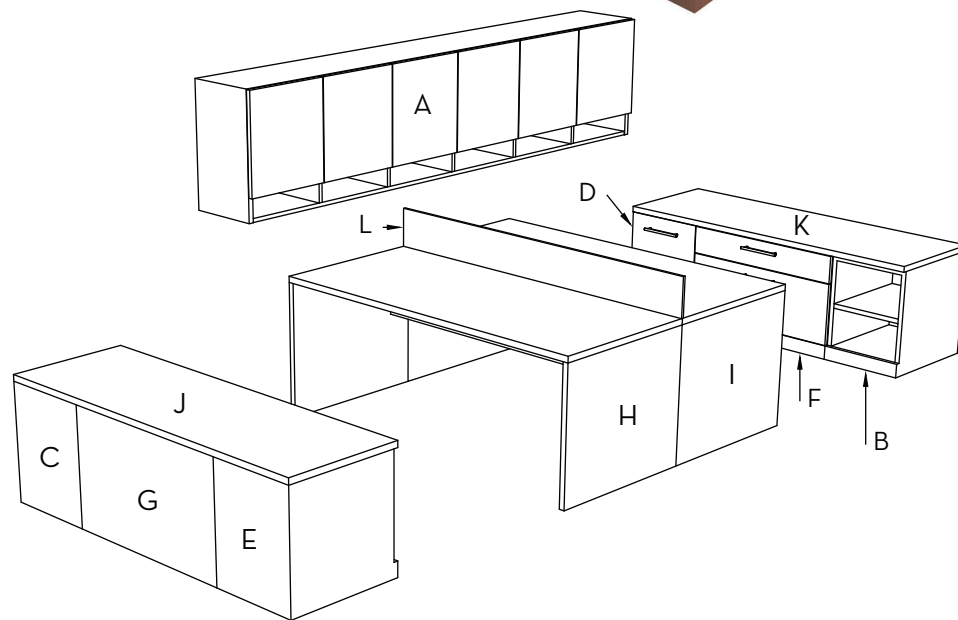

Item	Page #	Model #	Description	Dimensions	Premium	Standard	Laminate
A	37	AMH WDOORST 1081524	Hanging Wall Storage with Shelving	108"W X 15"D X 24 3/4"H	$12,277	$12,277	$10,487
B	33	AMH LOW BSH 182422	Low Book Shelf	18"W X 24"D X 22.25"H	$2,346	$2,346	$1,923
C	33	AMH LOW BSH 182422	Low Book Shelf	18"W X 24"D X 22.25"H	$2,346	$2,346	$1,923
D	33	AMH LOW SHD 182422	Low Hinged Door	18"W X 24"D X 22.25"H	$2,587	$2,587	$2,120
E	33	AMH LOW SHD 182422	Low Hinged Door	18"W X 24"D X 22.25"H	$2,587	$2,587	$2,120
F	33	AMH LOW BF 362422	Low Box File	36"W X 24"D X 22.25"H	$4,259	$4,259	$3,493
G	33	AMH LOW BF 362422	Low Box File	36"W X 24"D X 22.25"H	$4,259	$4,259	$3,493
H	26	AMH TD 723029	Table Desk	72"W X 30"D X 29"H	$5,098	$4,357	$2,614
I	26	AMH TD 723029	Table Desk	72"W X 30"D X 29"H	$5,098	$4,357	$2,614
J	29	AMH WSFRT 722429	Worksurface Return	72"W X 24"D X 29"H	$3,722	$3,103	$2,053
K	29	AMH WSFRT 722429	Worksurface Return	72"W X 24"D X 29"H	$3,722	$3,103	$2,053
L	31	AMH PVC 7016	Privacy Panel	70"W X 16"H	$1,147	$1,147	$1,147
M	42	LED108	Undermount LED Lighting	108"W	$1,405	$1,405	$1,405
Total List					$70,438	$66,671	$51,864