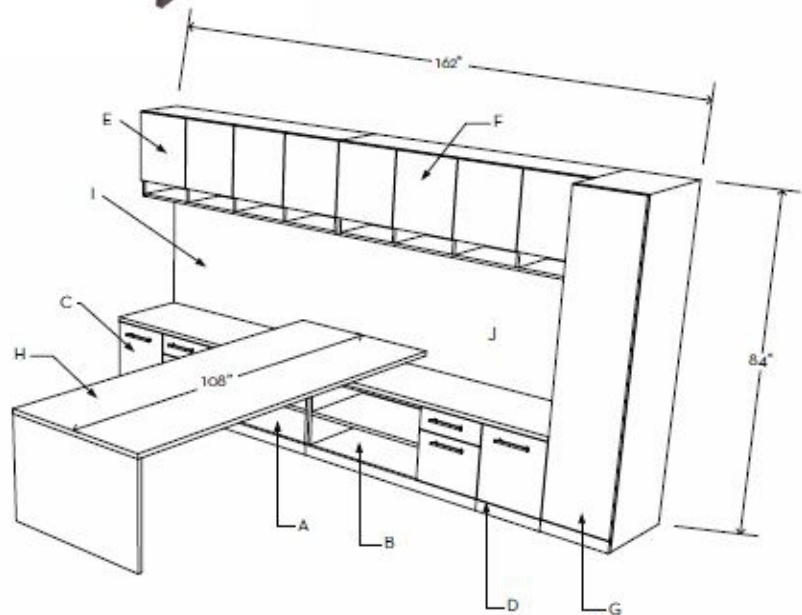

**Deskina Typical-001**

**COLECRAFT**

**Colecraft Discount:**  
**50+15**  
On all Products  
Freight included in List Price

Item	Page #	Model #	Description	Dimensions	Premium	Standard	Laminate
A	33	AMH LOW BFSTFL 542422	Low Box File & Storage	54"W X 24"D X 22.25"H	\$2,555	\$2,555	\$2,095
B	33	AMH LOW BFSTFL 542422	Low Box File & Storage	54"W X 24"D X 22.25"H	\$2,555	\$2,555	\$2,095
C	33	AMH LOW SHD 182422	Low Hinged Door	18"W X 24"D X 22.25"H	\$1,613	\$1,613	\$1,322
D	33	AMH LOW SHD 182422	Low Hinged Door	18"W X 24"D X 22.25"H	\$1,613	\$1,613	\$1,322
E	37	AMH WDDORST 721524	Hanging Wall Storage w/ Shelving	72"W X 15"D X 24 3/4"H	\$5,433	\$5,433	\$4,458
F	37	AMH WDDORST 721524	Hanging Wall Storage w/ Shelving	72"W X 15"D X 24 3/4"H	\$5,433	\$5,433	\$4,458
G	41	AMH WDST 182484	Wardrobe Storage	18"W X 24"D X 84"H	\$2,860	\$2,860	\$2,145
H	30	AMH WSDSK 1083629	Worksurface Desk	108"W X 36"D X 29"H	\$2,374	\$2,021	\$1,520
I		TBD3672	Self Edge Tackboard	72"W x 36"h	\$614	\$614	\$614
J		TBD3672	Self Edge Tackboard	72"W x 36"h	\$614	\$614	\$614
K	42	LED144	Undermount LED Lighting	144"W	\$979	\$979	\$979
<b>Total List</b>					<b>\$26,644</b>	<b>\$26,290</b>	<b>\$21,623</b>