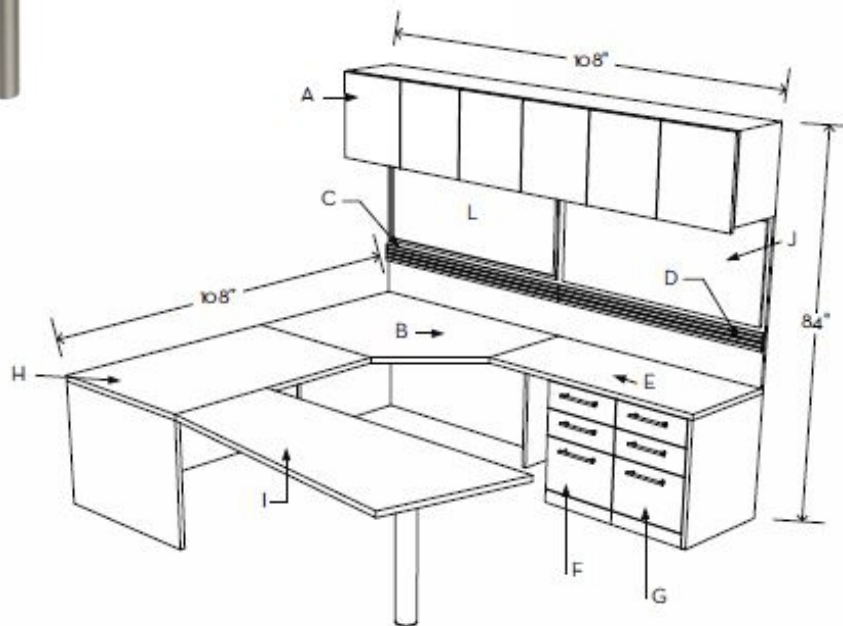

Colecraft Discount:
50+15
On all Products
Freight included in List Price

Item	Page #	Model #	Description	Dimensions	Premium	Standard	Laminate
A	36	AMH WDOOR 1081519	Hanging Wall Storage	108"W X 15"D X 19"H	$6,406	$6,406	$5,290
B	27	AMH CB 2436RH	Corner Base	24"W X 54"D X 29"H	$3,718	$3,319	$1,992
C	42	CPF-A5400B	Aluminum Slatwall Toolbar	54" - BLACK	$149	$149	$149
D	42	CPF-A5400B	Aluminum Slatwall Toolbar	54" - BLACK	$149	$149	$149
E	29	AMH WSFRT 542429	Worksurface Return	54"W X 24"D X 29"H	$2,141	$1,782	$1,172
F	32	WCNF BBF_181927	Box Box File	18"W X 19"D X 27 3/4"H	$1,945	$1,945	$1,556
G	32	WCNF BBF_181927	Box Box File	18"W X 19"D X 27 3/4"H	$1,945	$1,945	$1,556
H	29	AMH WSFRT 663629	Worksurface Return	66"W X 36"D X 29"H	$2,788	$2,332	$1,687
I	27	AMH CNFRTN 723229	Conference Return	72"W X 32"D X 29"H	$2,963	$2,575	$1,691
J		SLT10836	Slatwall Panel	108"W X 36"H	$2,814	$2,814	$1,656
K	42	LED108	Undermount LED Lighting	108"W	$876	$876	$876
L		WHBP2436	Whiteboard	36"w x 24"h	$386	$386	$386
Total List					$26,280	$24,678	$18,160

The Art of Detail™

1021 Allen Street | Jamestown, NY 14701 | Toll Free: (844) 500-9356 | e-mail: info@colecrafcf.com

Please visit www.colecraftcf.com for current pricing

©2018 all rights reserved