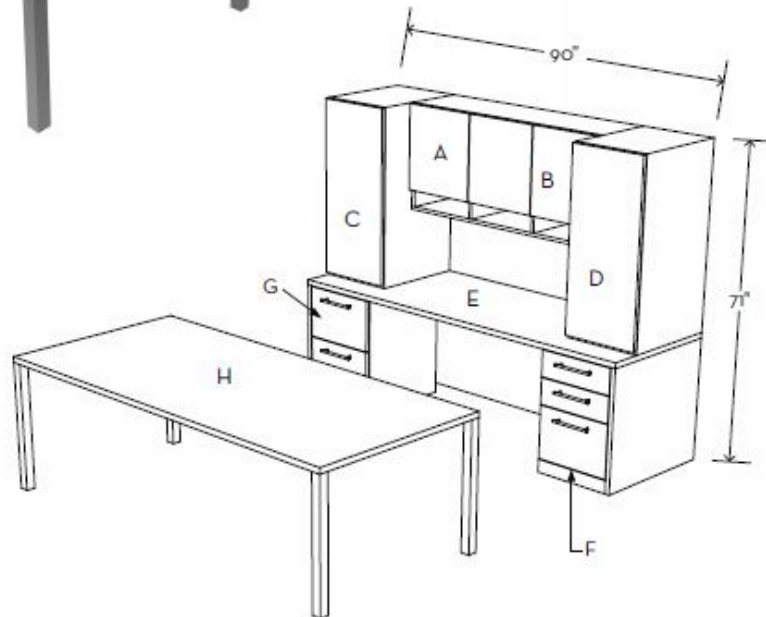

Desking Typical-005

COLECRAFT

Colecraft Discount:
50+15
On all Products
Freight included in List Price

Item	Page #	Model #	Description	Dimensions	Premium	Standard	Laminate
A	37	AMH W00ORST 361524	Hutch Overhead Wall Storage	36"W X 15"D X 24 3/4"H	\$3,603	\$3,603	\$2,920
B	37	AMH W00ORST 181525	Hutch Overhead Wall Storage	18"W X 15"D X 24 3/4"H	\$2,465	\$2,465	\$1,978
C	40	AMH CTHC 181542	Full length Countertop hutches	18"W X 15"D X 42"H	\$1,850	\$1,850	\$1,152
D	40	AMH CTHC 181542	Full length Countertop hutches	18"W X 15"D X 42"H	\$1,850	\$1,850	\$1,152
E	28	AMH WSF 722429	Worksurface Credenza Shell	72"W X 24"D X 29"H	\$2,571	\$2,185	\$1,530
F	32	WCNF BBF_182427	Box Box File	18"W X 24"D X 27 3/4"H	\$2,047	\$2,047	\$1,638
G	32	WCNF FF_182427	File File	18"W X 24"D X 27 3/4"H	\$2,047	\$2,047	\$1,638
H	26	AMH TDML 903629	Table Desk w/ Metal Legs	90"W X 36"D X 29"H	\$2,950	\$2,744	\$1,646
I	42	LE0036	Undermount LED Lighting	36"W	\$669	\$669	\$669
Total List					\$20,052	\$19,460	\$14,323

Colecraft Discount:

50+15

On all Products

Freight included in List Price

Item	Page #	Model #	Description	Dimensions	Premium	Standard	Laminate
A	36	AMH WDOOR 181519	Hanging Wall Storage	18"W X 15"D X 19"H	\$2,215	\$2,215	\$1,728
B	36	AMH WDOOR 721519	Hanging Wall Storage	72"W X 15"D X 19"H	\$4,433	\$4,433	\$3,458
C	27	AMH PNDK 905429 LH	Peninsula Desk - LH	90"W X 54"D X 29"H	\$4,983	\$4,488	\$2,558
D	27	AMH CNRT 904829 RH	Corner Return - RH	90"W X 48"DX 29"H	\$4,527	\$4,153	\$2,052
E	32	WCNF BBF_182427	Box Box File	18"W X 24"D X 27 3/4"H	\$2,047	\$2,047	\$1,638
F	32	WCNF FF_182427	File File	18"W X 24"D X 27 3/4"H	\$2,047	\$2,047	\$1,638
G		TBD3690	Self Edge Tackboard	90"W x 36" h	\$858	\$858	\$858
H	42	LED090	Undermount LED Lighting	90"W	\$824	\$824	\$824
Total List					\$21,934	\$21,065	\$14,754