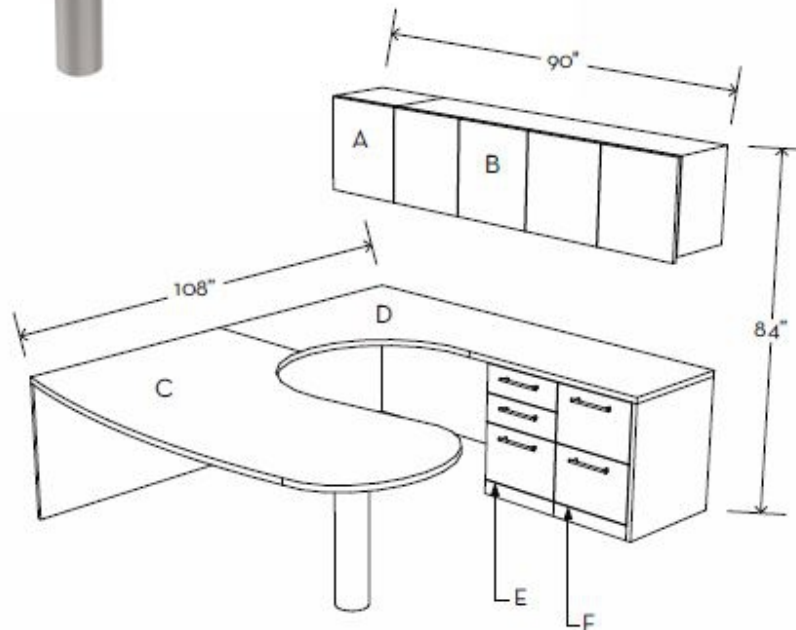

Desking Typical-005

COLECRAFT

Colecraft Discount:
50+15
On all Products
Freight included in List Price

Item	Page #	Model #	Description	Dimensions	Premium	Standard	Laminate
A	37	AMH W00ORST 361524	Hutch Overhead Wall Storage	36"W X 15"D X 24 3/4"H	\$3,603	\$3,603	\$2,920
B	37	AMH W00ORST 181525	Hutch Overhead Wall Storage	18"W X 15"D X 24 3/4"H	\$2,465	\$2,465	\$1,978
C	40	AMH CTHC 181542	Full length Countertop hutches	18"W X 15"D X 42"H	\$1,850	\$1,850	\$1,152
D	40	AMH CTHC 181542	Full length Countertop hutches	18"W X 15"D X 42"H	\$1,850	\$1,850	\$1,152
E	28	AMH WSF 722429	Worksurface Credenza Shell	72"W X 24"D X 29"H	\$2,571	\$2,185	\$1,530
F	32	WCNF BBF_182427	Box Box File	18"W X 24"D X 27 3/4"H	\$2,047	\$2,047	\$1,638
G	32	WCNF FF_182427	File File	18"W X 24"D X 27 3/4"H	\$2,047	\$2,047	\$1,638
H	26	AMH TDML 903629	Table Desk w/ Metal Legs	90"W X 36"D X 29"H	\$2,950	\$2,744	\$1,646
I	42	LE0036	Undermount LED Lighting	36"W	\$669	\$669	\$669
Total List					\$20,052	\$19,460	\$14,323

Colecraft Discount:

50+15

On all Products

Freight included in List Price

Item	Page #	Model #	Description	Dimensions	Premium	Standard	Laminate
A	36	AMH WDOOR 181519	Hanging Wall Storage	18"W X 15"D X 19"H	\$2,215	\$2,215	\$1,728
B	36	AMH WDOOR 721519	Hanging Wall Storage	72"W X 15"D X 19"H	\$4,433	\$4,433	\$3,458
C	27	AMH PNDK 905429 LH	Peninsula Desk - LH	90"W X 54"D X 29"H	\$4,983	\$4,488	\$2,558
D	27	AMH CNRT 904829 RH	Corner Return - RH	90"W X 48"DX 29"H	\$4,527	\$4,153	\$2,052
E	32	WCNF BBF_182427	Box Box File	18"W X 24"D X 27 3/4"H	\$2,047	\$2,047	\$1,638
F	32	WCNF FF_182427	File File	18"W X 24"D X 27 3/4"H	\$2,047	\$2,047	\$1,638
G		TBD3690	Self Edge Tackboard	90"W x 36" h	\$858	\$858	\$858
H	42	LED090	Undermount LED Lighting	90"W	\$824	\$824	\$824
Total List					\$21,934	\$21,065	\$14,754