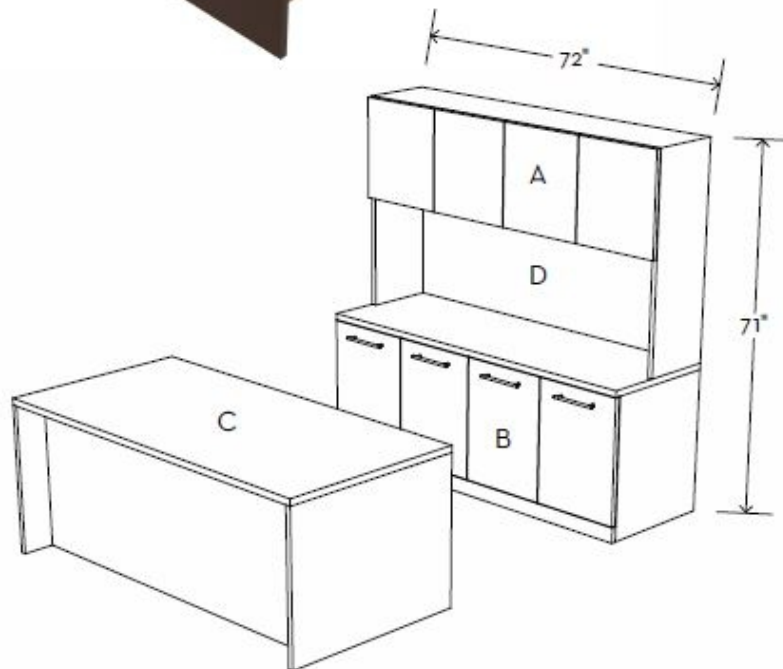

Desking Typical-007

**COLECRAFT**

**Colecraft Discount:**  
**50+15**  
On all Products  
Freight included in List Price

Item	Page #	Model #	Description	Dimensions	Premium	Standard	Laminate
A	38	AMH WDWH 721542	Hutch Overhead Wall Storage	72"W X 15"D X 42"H	\$4,876	\$4,876	\$3,804
B	34	AMH CR D4 2429	4 Door Credenza	72"W X 24"D X 29"H	\$4,606	\$3,823	\$3,058
C	26	AMH RD 723629	Rectangular Desk	72"W X 36"D X 29"H	\$3,748	\$3,204	\$1,922
D		TBD2472	Self Edge Tackboard	72"W x 24"h	\$614	\$614	\$614
E	42	LED072	Undermount LED Lighting	72"W	\$773	\$773	\$773
<b>Total List</b>					<b>\$14,617</b>	<b>\$13,290</b>	<b>\$10,171</b>