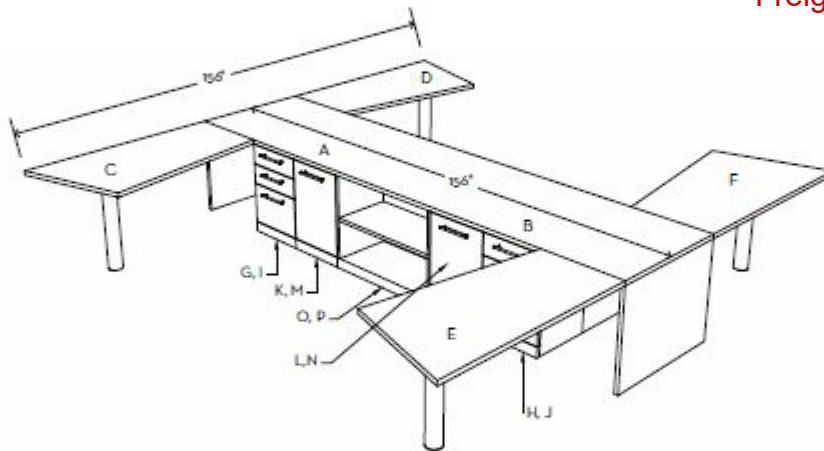

Item	Page #	Model #	Description	Dimensions	Premium	Standard	Laminate
A	29	AMH WSFRT 783629	Worksurface Return	78"W X 36"D X 29"H	$2,933	$2,456	$1,779
B	29	AMH WSFRT 783629	Worksurface Return	78"W X 36"D X 29"H	$2,933	$2,456	$1,779
C	27	AMH CNFRTN 603229	Conference Return	60"W X 32"D X 29"H	$2,797	$2,433	$1,483
D	27	AMH CNFRTN 603229	Conference Return	60"W X 32"D X 29"H	$2,797	$2,433	$1,483
E	27	AMH CNFRTN 603229	Conference Return	60"W X 32"D X 29"H	$2,797	$2,433	$1,483
F	27	AMH CNFRTN 603229	Conference Return	60"W X 32"D X 29"H	$2,797	$2,433	$1,483
G	32	WCNF BBF_181927	Box Box File	18"W X 19"D X 27 3/4"H	$1,945	$1,945	$1,556
H	32	WCNF BBF_181927	Box Box File	18"W X 19"D X 27 3/4"H	$1,945	$1,945	$1,556
I	32	WCNF BBF_181927	Box Box File	18"W X 19"D X 27 3/4"H	$1,945	$1,945	$1,556
J	32	WCNF BBF_181927	Box Box File	18"W X 19"D X 27 3/4"H	$1,945	$1,945	$1,556
K	32	WCNF SHD_181927	Hinged Door	18"W X 19"D X 27 3/4"H	$1,759	$1,759	$1,407
L	32	WCNF SHD_181927	Hinged Door	18"W X 19"D X 27 3/4"H	$1,759	$1,759	$1,407
M	32	WCNF SHD_181927	Hinged Door	18"W X 19"D X 27 3/4"H	$1,759	$1,759	$1,407
N	32	WCNF SHD_181927	Hinged Door	18"W X 19"D X 27 3/4"H	$1,759	$1,759	$1,407
O	32	WCNF BKS_362427	Bookshelf	36"W X 24"D X 27 3/4"H	$2,121	$2,121	$1,697
P	32	WCNF BKS_362427	Bookshelf	36"W X 24"D X 27 3/4"H	$2,121	$2,121	$1,697
Total List					$36,112	$33,702	$24,735

The Art of Detail™

1021 Allen Street | Jamestown, NY 14701 | Toll Free: (844) 500-9356 | e-mail: info@colecrafcf.com

Please visit www.colecraftcf.com for current pricing

©2018 all rights reserved