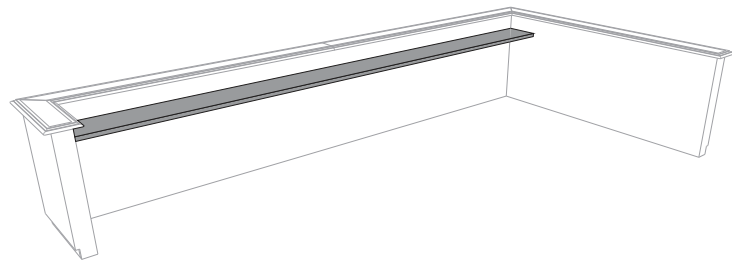

Courtroom Furniture

COLECRAFT

JURY FURNITURE	MODEL #	DIMENSIONS	JAMESTOWN (VN)	WILLIAMSBURG (VN)	AMHERST (VN)	AURORA (LM)
JURY BOX	CRJB 1929636__	192"W X 96"D X 36"H	$62,817	$49,829	$43,283	$34,332

JURY CENTER DIVIDER	JCD 1921242__	192"W X 12"D X 42"H	$56,133	$44,527	$38,677	$30,679

JURY WORKSURFACE	JWS 19212__	192"W X 12"D	$8,911	$7,069	$6,140	$4,870

JURY PLATFORM	JRPF 192486__	192"W X 48"D X 6"H	$30,060	$23,845	$20,712	$16,429

WHEN ORDERING USE MODEL NUMBER AND THE SPACE AFTER IS USED TO SIGNIFY STYLE. JAMESTOWN = JT • WILLIAMSBURGH = WB • AMHERST = AM • AURORA = AR

Courtroom Furniture

COLECRAFT

LECTERNS & DIVIDERS	MODEL #	DIMENSIONS	JAMESTOWN (VN)	WILLIAMSBURG (VN)	AMHERST (VN)	AURORA (LM)
DIVIDING WALL	CRDW __ __	PER FOOT	$3,040	$2,411	$2,094	$1,661

SALOON DOORS	CRSD__	NOT AVAILABLE	$9,796	$8,509	$6,750

WHEN ORDERING USE MODEL NUMBER AND THE SPACE AFTER IS USED TO SIGNIFY STYLE. JAMESTOWN = JT • WILLIAMSBURGH = WB • AMHERST = AM • AURORA = AR