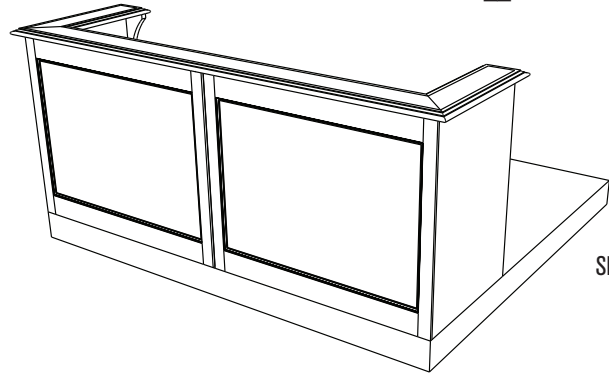

Courtroom Furniture

COLECRAFT

JUDGE'S BENCH AND CLERK STANDS	MODEL #	DIMENSIONS	JAMESTOWN (VN)	WILLIAMSBURG (VN)	AMHERST (VN)	AURORA (LM)
JUDGES BENCH	JB 723642__	72"W X 36"D X 42"H	$29,223	$23,181	$20,136	$15,972
	JB 843642__	84"W X 36"D X 42"H	$31,407	$24,914	$21,641	$17,165

SHOWN IN WILLIAMSBURG STYLE

JUDGES PLATFORM	JBPF 72846__	72"W X 84"D X 6"H	$15,097	$11,975	$10,402	$8,251
	JBPF 84846__	84"W X 84"D X 6"H	$16,042	$12,725	$11,053	$8,767