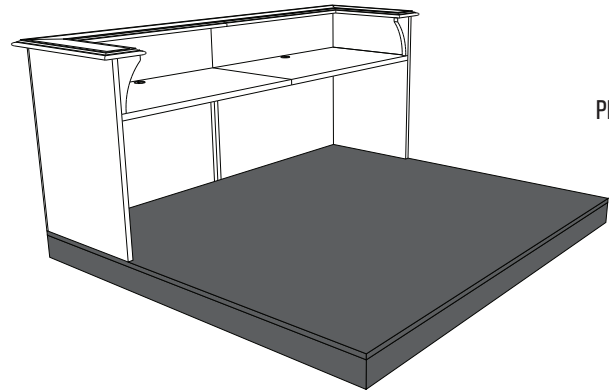

SHOWN IN WILLIAMSBURG STYLE

JUDGES PLATFORM	JBPF 72846__	72"W X 84"D X 6"H	\$15,097	\$11,975	\$10,402	\$8,251
	JBPF 84846__	84"W X 84"D X 6"H	\$16,042	\$12,725	\$11,053	\$8,767

PLATFORM ONLY SEE ABOVE FOR BENCH PRICING.