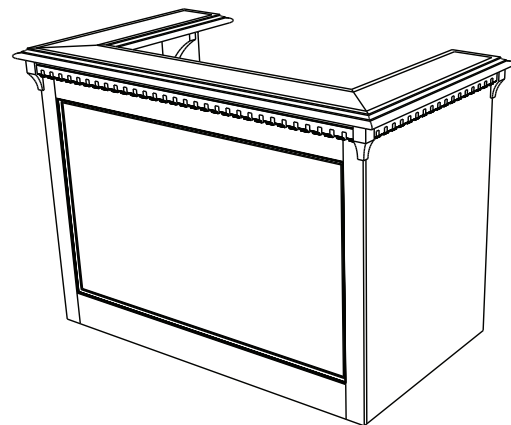

SHOWN IN JAMESTOWN STYLE

WHEN ORDERING USE MODEL NUMBER AND THE SPACE AFTER IS USED TO SIGNIFY STYLE. JAMESTOWN = JT • WILLIAMSBURGH = WB • AMHERST = AM • AURORA = AR

Courtroom Furniture

COLECRAFT

COURT ROOM TABLES	MODEL #	DIMENSIONS	PRICE
JAMESTOWN (VN)	JMST RT LM 2472	30"w x 72"d x 29"h	$10,634
	JMST RT LM 2484	30"w x 84"d x 29"h	$11,399
	JMST RT LM 2496	30"w x 96"d x 29"h	$11,985
WILLIAMSBURG (VN)	MRR RT LM 3072	30"w x 72"d x 29"h	$8,529
	MRR RT LM 3084	30"w x 84"d x 29"h	$9,056
	MRR RT LM 3096	30"w x 96"d x 29"h	$9,533
AMHERST (VN)	CRR RT LM 3072	30"w x 72"d x 29"h	$7,334
	CRR RT LM 3084	30"w x 84"d x 29"h	$7,861
	CRR RT LM 3096	30"w x 96"d x 29"h	$8,266
AURORA (LM)	AUR RT LM 3072	30"w x 72"d x 29"h	$5,794
	AUR RT LM 3084	30"w x 84"d x 29"h	$6,211
	AUR RT LM 3096	30"w x 96"d x 29"h	$6,530
	Laminate Top With Metal Legs		

JACKSON SERIES ATTORNEY TABLES	MODEL #	DIMENSIONS	JAMESTOWN (VN)	WILLIAMSBURG (VN)	AMHERST (VN)	AURORA (LM)
PANEL	JAK 723029__	72"W X 30"D X 29"H	$6,141	$4,871	$4,231	$3,356
	JAK 843029__	84"W X 30"D X 29"H	$6,428	$5,099	$4,429	$3,513
	JAK 963029__	96"W X 30"D X 29"H	$6,713	$5,325	$4,625	$3,669

WIRE ACCESS	MODEL #	DIMENSIONS	JAMESTOWN (VN)	WILLIAMSBURG (VN)	AMHERST (VN)	AURORA (LM)
	WAJAK 723029__	72"W X 30"D X 29"H	$14,422	$11,440	$9,937	$7,882
	WAJAK 843029__	84"W X 30"D X 29"H	$14,730	$11,685	$10,150	$8,051
	WAJAK 963029__	96"W X 30"D X 29"H	$16,033	$12,718	$11,047	$8,762

WHEN ORDERING USE MODEL NUMBER AND THE SPACE AFTER IS USED TO SIGNIFY STYLE. JAMESTOWN = JT • WILLIAMSBURGH = WB • AMHERST = AM • AURORA = AR