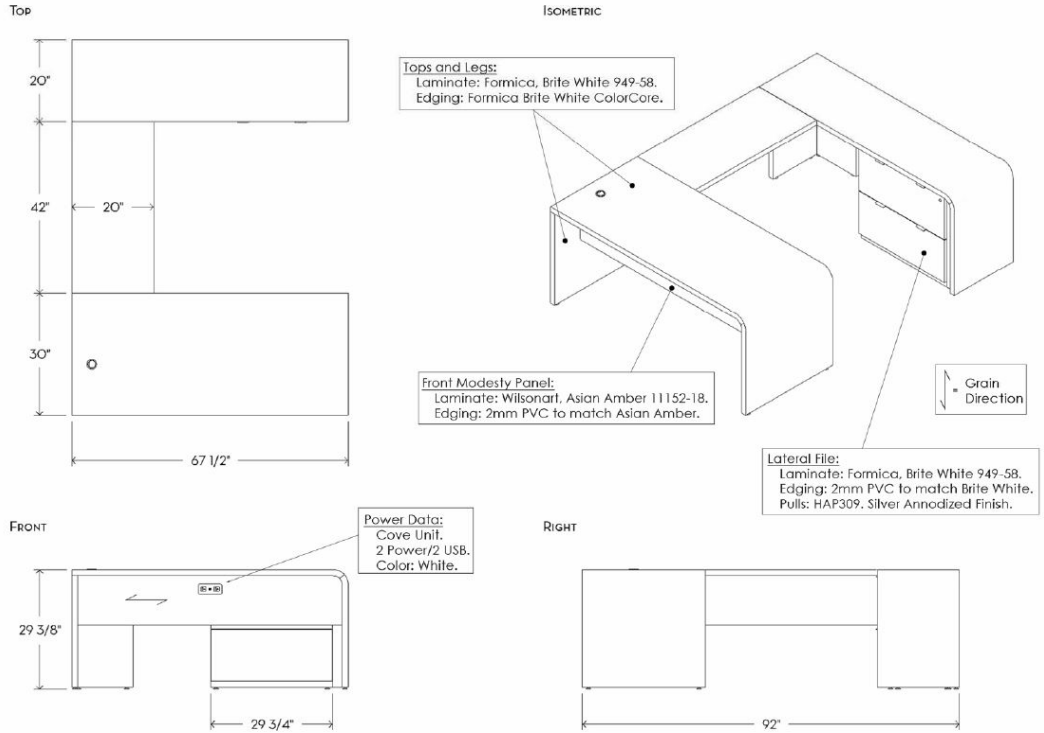

Tom Stuart
GENERAL LINE SALES MANAGER

C: (716) 338-5186
O: (716) 488-2810 X205
F: (716) 488-2824

tstuart@colecrafcf.com
1021 Allen St. Jamestown, NY 14701
colecrafcf.com

Waterfall Desk Build