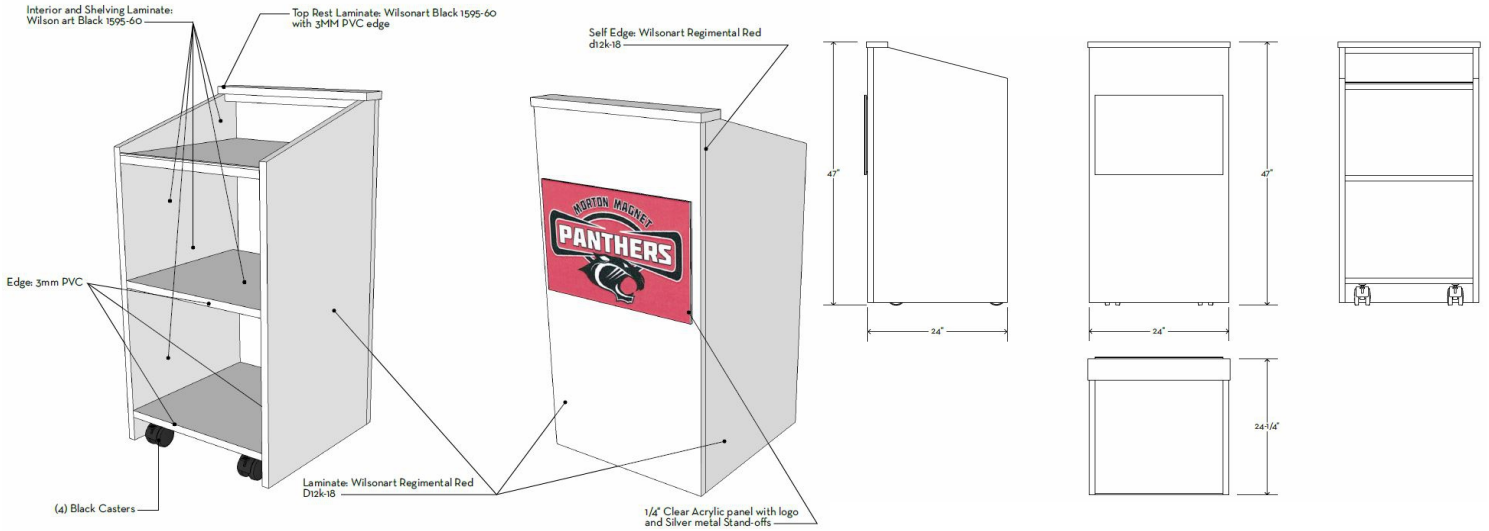

Recent Build: *Lectern Style Security Station*

Flat-Top Shelf All Laminate Lectern

📦 Acrylic Panel w/standoffs for vinyl logo

Laminates:

📦 Front and Sides: *Wilsonart Regimental Red D12K-18*

📦 Interior: *Wilsonart Black 1595-60*