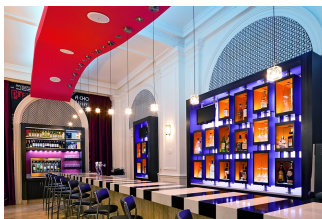

Colecraft designed and built the Bar, Back-bar and Side Bar

*Integrated
RGB - LED
Color Changing Back Lighting*

The Art of Detail™

Espresso
Coffee
Station

Designed and built in
Jamestown, NY

Public Seating Areas