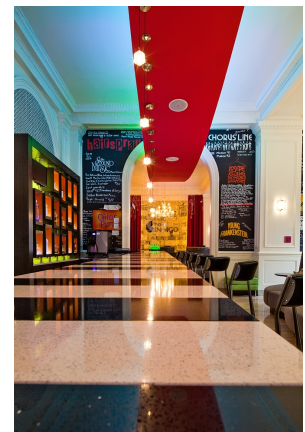

Colecraft designed and built the Bar, Back-bar and Side Bar

*Integrated
RGB - LED
Color Changing Back Lighting*

The Art of Detail™

Espresso
Coffee
Station

Designed and built in
Jamestown, NY

Public Seating Areas