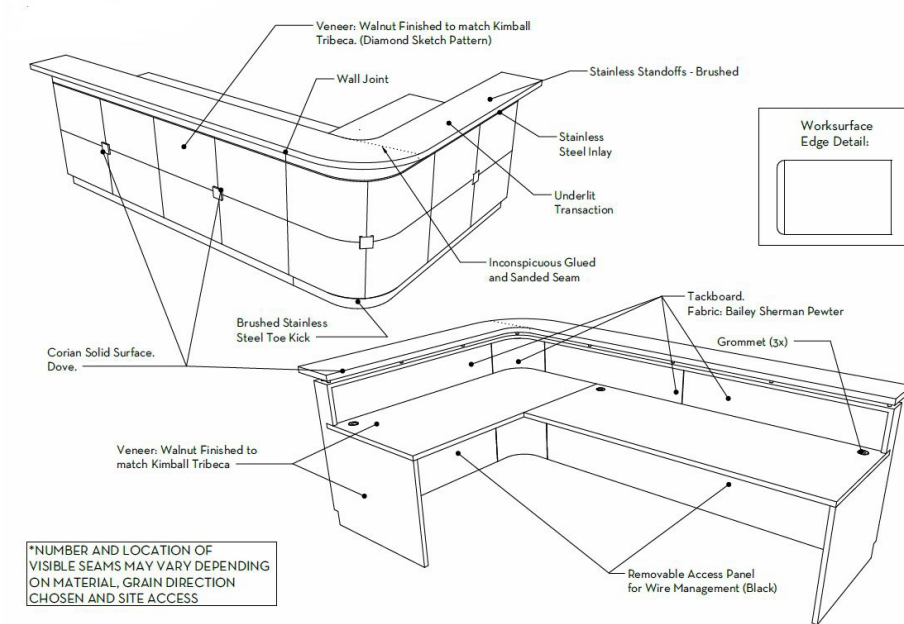

Sketch Face Veneer Reception Desk Installation

Case: Hardwood and Veneer
Transaction Counter: 12" wide Corian Solid Surface
Work-surface: Veneer and hardwood
Structure: Fully framed core with wire management
Features: Color coordinated tack board above work surface
Toe-Kick: Stainless steel
Lighting: Under floating transaction counter

72"l x 120"w x 42"h

COLECRAFT

Commercial Furnishings

The Art of Detail™

1021 Allen Street | Jamestown, NY 14701 | Toll Free: (844) 500-9356 | e-mail: info@colcraftcf.com

Please visit www.colcraftcf.com for current pricing