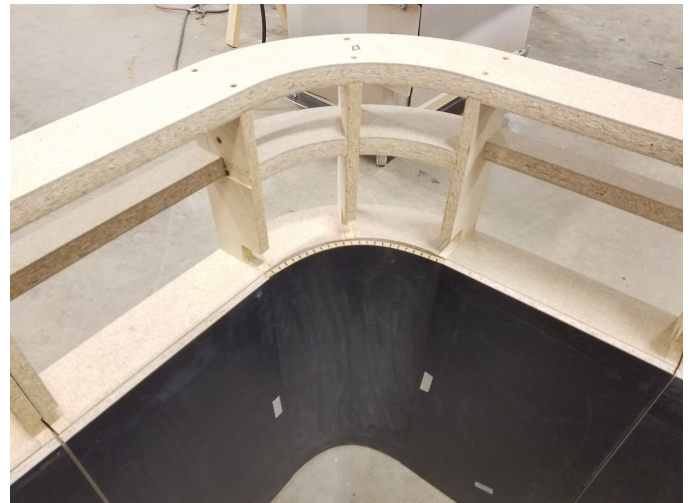

COLECRAFT

Commercial Furnishings

The Art of Detail™

1021 Allen Street | Jamestown, NY 14701 | Toll Free: (844) 500-9356 | e-mail: info@colcraftcf.com

Please visit www.colcraftcf.com for current pricing

©2018 all rights reserved