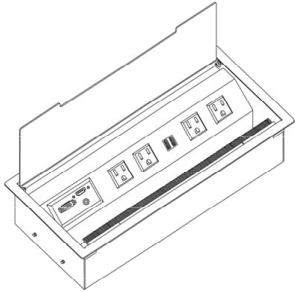

DESCRIPTION	MODEL #	FINISH	PRICE
INTERFACE G2 - (4) POWER, (1) CONVENIENCE OUTLET, (2) 2.1AMP USB, 3 TELECOM PLATE KNOCKOUTS, 72" CORD	INT-41U-S-72	SILVER PEARL	$1,286
	INT-41U-B-72	BLACK	$1,286
	INT-41U-GW-72	GLOSS WHITE	$1,286
	INT-41U-AL-72	BRUSHED AND ANODIZED ALUMINUM	$1,728
	INT-41U-SS-72	BRUSHED STAINLESS STEEL	$1,767