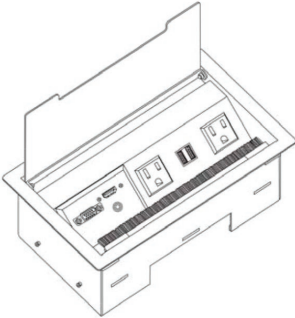

INTERACT
CONVENIENT TABLETOP POWER AND DATA SOLUTION

The Interact G2 is a simple solution ideal for small conference areas and meeting rooms. Interact G2 provides power, data and USB charging accessible at the table top with an additional convenience outlet located underneath for added utility power.

A convenience outlet, allowing access for ancillary accessories to be powered below the worksurface.

•
2.1 amp USB ports for charging your favorite devices including high powered devices such as tablets when in use.

•
Integrated Cord Pass Thru's for conveniently making existing cabling accessible at the worksurface.

•
A variety of finish options including Gloss White (new), Silver Pearl or Black powder coat as well as Brushed and Anodized aluminum and Brushed Stainless Steel.

DESCRIPTION	MODEL #	FINISH	PRICE
INTERACT G2 - (2) POWER, (1) CONVENIENCE OUTLET, (2) 2.1AMP USB, (1) TELECOM KNOCKOUT, (2) RJ45 CAT 6 DATA KNOCKOUTS, (2) CORD PASS THROUGH, 72" CORD	ACT-21U-S-72	SILVER PEARL	$694
	ACT-21U-B-72	BLACK	$694
	ACT-21U-GW-72	GLOSS WHITE	$694
	ACT-21U-AL-72	BRUSHED AND ANODIZED ALUMINUM	$985
	ACT-21U-SS-72	BRUSHED STAINLESS STEEL	$1,011

INTERACT G2 - (2) POWER, (1) CONVENIENCE OUTLET, (2) 2.1AMP USB, (1) TELECOM KNOCKOUT, (2) RJ45 CAT 6 DATA KNOCKOUTS, (2) CORD PASS THROUGH, 72" HARDWARE	ACT-21U-S-HW-72	SILVER PEARL	$746
	ACT-21U-B-HW-72	BLACK	$746
	ACT-21U-GL-HW-72	GLOSS WHITE	$746
	ACT-21U-AL-HW-72	BRUSHED AND ANODIZED ALUMINUM	$1,043
	ACT-21U-SS-HW-72	BRUSHED STAINLESS STEEL	$1,065

INTERACT G2 - (2) POWER, (1) CONVENIENCE OUTLET, (1) TELECOM KNOCKOUT, (2) RJ45 CAT 6 DATA KNOCK-OUTS, (2) CORD PASS THROUGH, 72" CORD	ACT-21-S-72	SILVER PEARL	$535
	ACT-21-B-72	BLACK	$535
	ACT-21-GW-72	GLOSS WHITE	$535
	ACT-21-AL-72	BRUSHED AND ANODIZED ALUMINUM	$837
	ACT-21-SS-72	BRUSHED STAINLESS STEEL	$858

INTERACT G2 - (2) POWER, (1) CONVENIENCE OUTLET, (1) TELECOM KNOCKOUT, (2) RJ45 CAT 6 DATA KNOCK-OUTS, (2) CORD PASS THROUGH, 72" HARDWARE	ACT-21-S-HW-72	SILVER PEARL	$580
	ACT-21-B-HW-72	BLACK	$580
	ACT-21-GW-HW-72	GLOSS WHITE	$580
	ACT-21-AL-HW-72	BRUSHED AND ANODIZED ALUMINUM	$885
	ACT-21-SS-HW-72	BRUSHED STAINLESS STEEL	$906