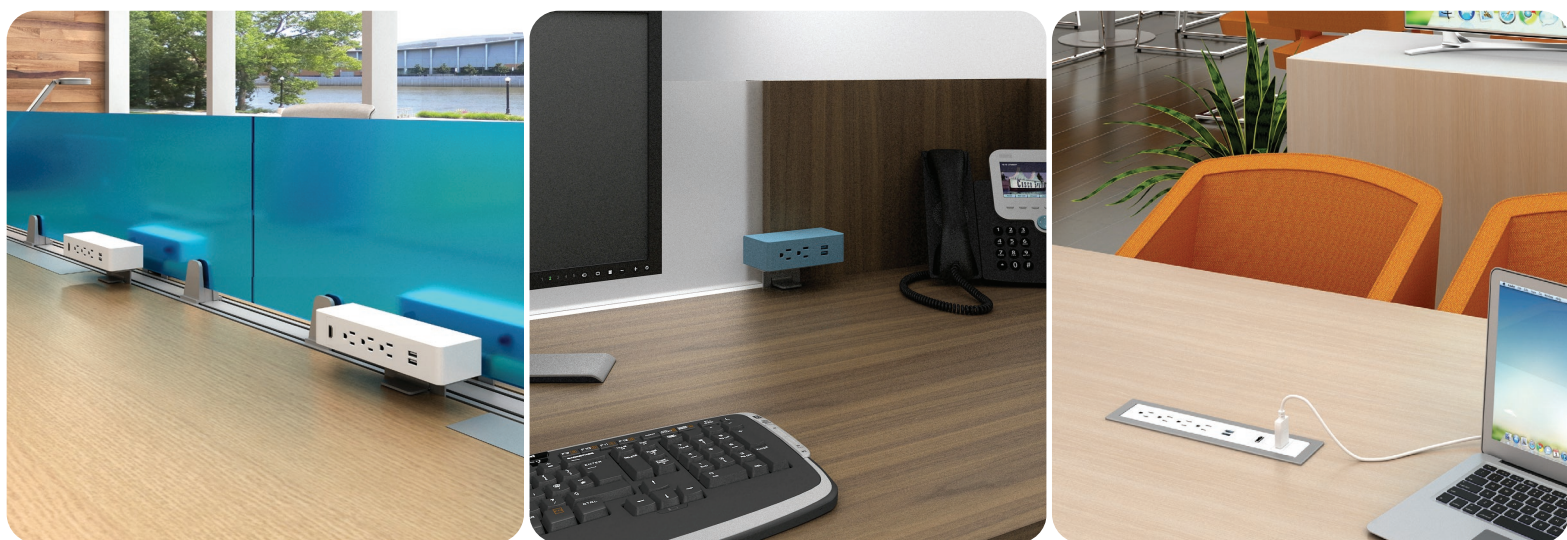

Power/Data DESIGNER SERIES

COLECRAFT

COLECRAFT BRINGS TO YOU THE DESIGNER SERIES

Atmosphere can set the mood from drab to exciting. Liven up your workspace with color and design to accent the **Colecrafted, Art of Detail**. Choose between 8 designer technology solutions, 7 color options, 3 mounting styles available in 3 finish options and the combinations are infinite. If you want more customization call us for a quote on any of our Designer Series products, color matched to your specific color.

7 COLOR OPTIONS IN COMBINATION WITH 3 MOUNTING FINISH OPTIONS