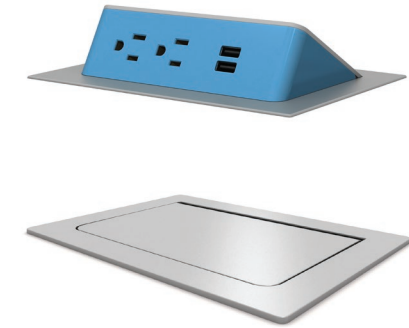

ASHLEY DUO WEDGE

The user friendly form of the Ashley Duo Wedge produces an always-open wedge that gives easy access to two AC outlets and two USB ports. Each USB port utilizes a Smart Device Recognition Chip to monitor and independently deliver the required amperage to your devices – up to 2.1 amps each – and charge them in half the time it takes with similar products on the market.

DESCRIPTION	MODEL #	FINISH	PRICE
ASHLEY DUO WEDGE	305063.01.____	REFER TO CHART FOR COLOR OPTIONS	\$491

ASHLEY DUO AIR

The Ashley Duo Air combines steadfast power—available at the slightest touch – with hideaway capability to make the most of your work surfaces and furniture. The intelligent design behind the Ashley Duo Air yields a trim, attractive cover that pops open to reveal an integrated wedge of AC outlets and USB ports. Equipped with a cushioned, gas strut mechanism for discreet and dependable use, this Ashley Duo version opens and closes quiet as “air.” Each USB port utilizes a Smart Device Recognition Chip to monitor and independently deliver the required amperage to your devices – up to 2.1 amps each – and charge them in half the time it takes with similar products on the market.