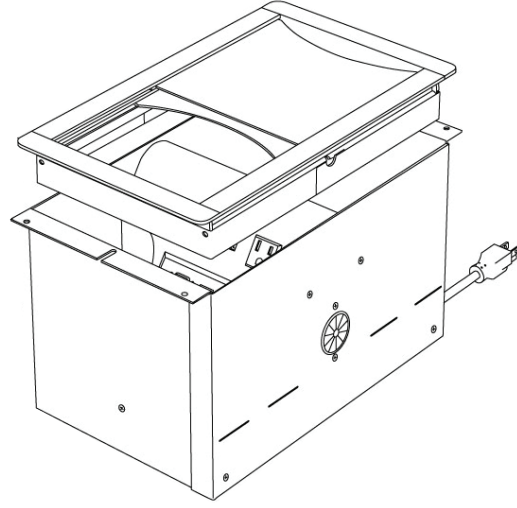

ACCESSORIES:

HDMI TO VGA ADAPTER PACK WITH AUDIO SUPPORT	ADPT-HDMI/VGA	BLACK	$678
HDMI TO DISPLAYPORT ADAPTER PACK	ADPT-HDMI/DP	BLACK	$306
HDMI TO MINI DISPLAYPORT & THUNDERBOLT ADAPTER PACK	ADPT-HDMI/MDP	BLACK	$287
HDMI TO APPLE 30PIN ADAPTER PACK	ADPT-HDMI/30PIN	BLACK	$1,175
HDMI TO APPLE LIGHTNING ADAPTER PACK	ADPT-HDMI/LTN	BLACK	$963
ADAPTER SAMPLE PACK. INCLUDES ONE OF EACH HDMI ADAPTER	ADPT-SAMPLEPK	BLACK	$1,497