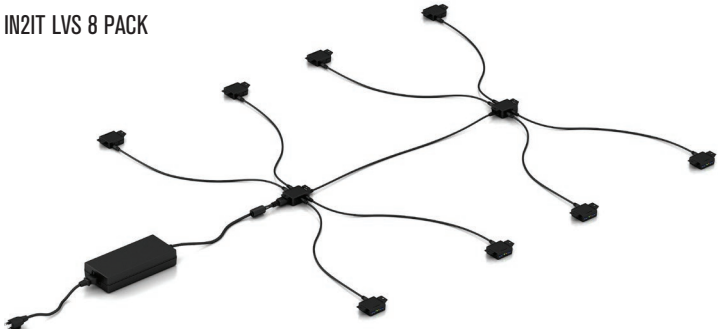

LVS SYSTEM	LVS.4M.106.12.B	BLACK/WHITE	$1,690

IN2IT LVS 8 PACK