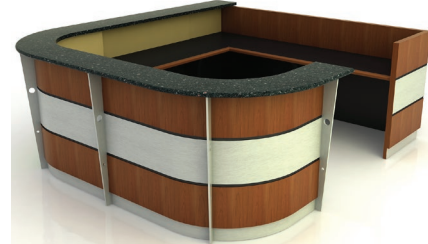

AMSTERDAM

Notes

Notes section with horizontal dotted lines for writing.

See the website for additional Reception Desk images- all products are available in the mirror image configuration.