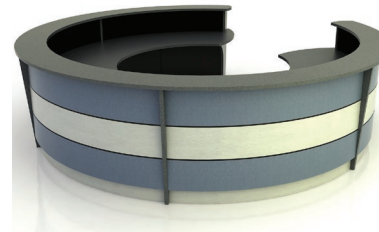

STRATUS

Notes

Notes section with horizontal dotted lines for writing.

See the website for additional Reception Desk images- all products are available in the mirror image configuration.