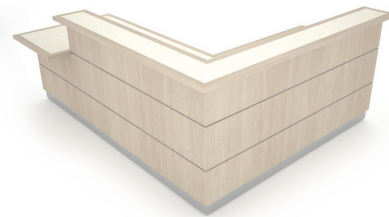

Reception
Style Overview

COLECRAFT

Reception
Style Overview

COLECRAFT

LEVITY

SANIBEL

LEVITY