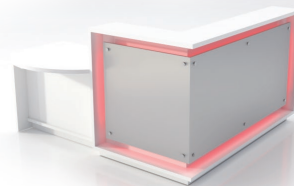

Reception
Style Overview

COLECRAFT

Reception
Style Overview

COLECRAFT

LEVITY

LAS VEGAS

LEVITY