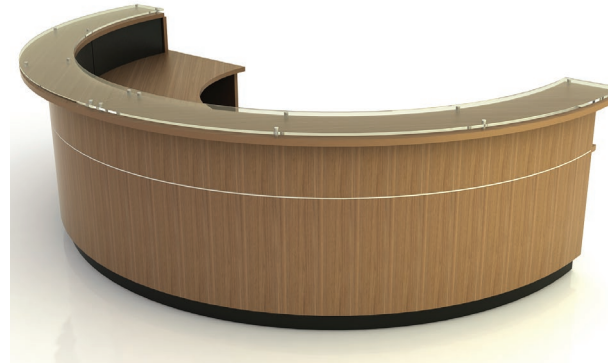

MARIETTA

Style Urban Transitional
Case Choice of Select Hardwood & Veneers with delicate Brushed Stainless Vein Line
Counter Select Hardwoods
Work-surface Choice of Select Hardwood Frame with Laminate Inset
Structure Fully Framed Core with removable interior panels for hidden wire management
Features Full Tack-board with color coordinated fabric above work-surface

	MODEL #	DIMENSIONS	PRICE	WITH GLASS
DESK	REC W 1326842	132"W X 68"D X 42"H	$41,311	$49,573
	REC W 1568042	156"W X 80"D X 42"H	$48,602	$58,322
	REC W 1809242	180"W X 92"D X 42"H	$55,891	$67,069

DESK WITH RETURN

REC W 969642	96"W X 96"D X 42"H	$38,640	$46,368
REC W 1209642	120"W X 96"D X 42"H	$43,740	$52,488
REC W 1449642	144"W X 96"D X 42"H	$48,602	$58,322