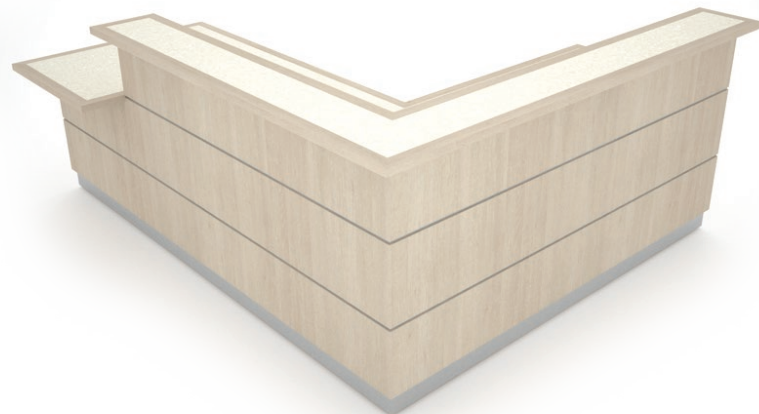

SANIBEL

- **Style** Transitional
- **Case** Veneer
- **Counter** Veneer
- **Work-surface** Laminate
- **Structure** Stud Wall with Tack Board
- **Features** Laminate Reveals

REC SAN 104902942

104"W X 90"D X 29"/42"H

$35,553