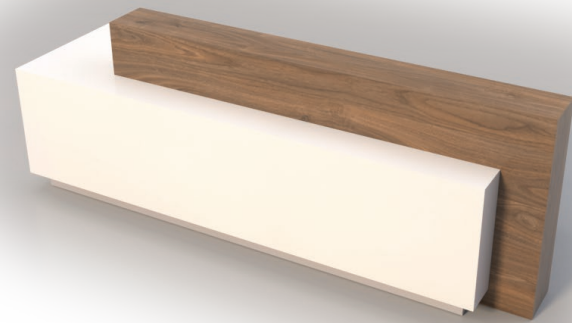

BRISTOL

- **Style** Rectilinear
- **Case** Laminate
- **Counter** Veneer
- **Work-surface** Laminate
- **Structure** Stud Wall
- **Features** Grommets For Wire Management

REC BRS 115402942

115"W X 40"D X 29"/42"H $35,916