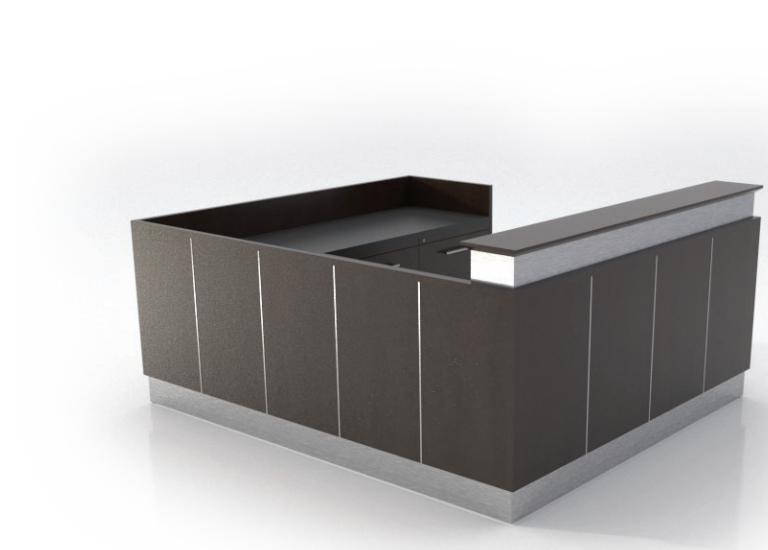

REC BIP 120302942      120"W X 30"D X 29"/42" H      \$1226813,004

FAIRFAX

- Style** Modern
- Case** Veneer
- Counter** Veneer
- Work-surface** Laminate with Wood Edge
- Structure** Stud Wall with Tack Board
- Features** Brushed Stainless Steel Toe Kick, Transaction Accent, and Vertical Reveals