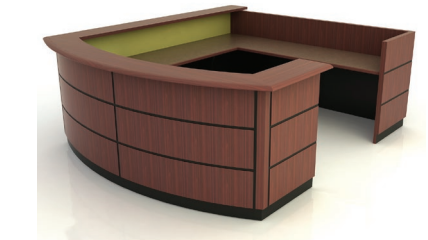

AMHERST

Notes

Notes section with horizontal dotted lines for writing.

See the website for additional Reception Desk images- all products are available in the mirror image configuration.