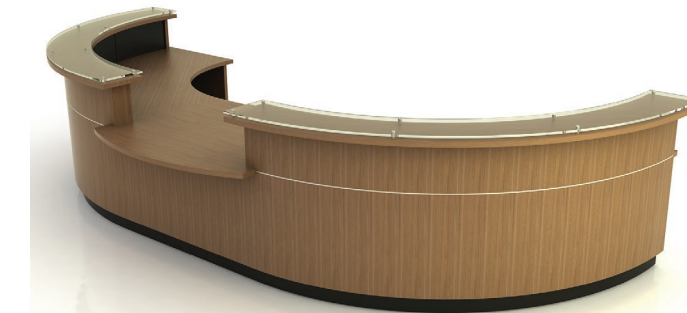

DESK WITH ADA COUNTER

REC W 1567242	156"W X 72"D X 42"H	$46,982	$56,379
REC W 1808442	180"W X 84"D X 42"H	$54,677	$65,613
REC W 2049642	204"W X 96"D X 42"H	$61,562	$73,875