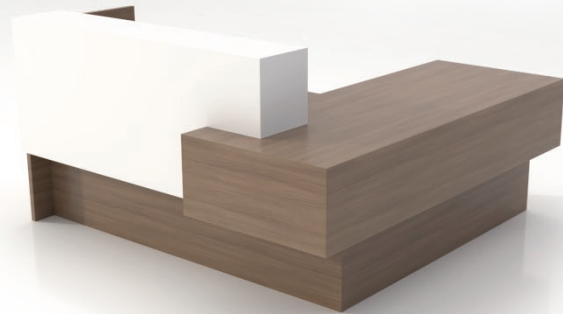

BELLVIEW

- **Style** Rectilinear
- **Case** Veneer
- **Counter** Laminate
- **Work-surface** Veneer
- **Structure** Panel
- **Features** Grommets for Wire Management

REC BLV 84802942   84"W X 80"D X 29"/42" H $27,313