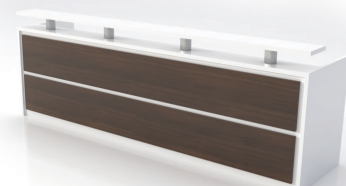

Reception
Style Overview

COLECRAFT

Reception
Style Overview

COLECRAFT

LEVITY

BI-PLANE

LEVITY