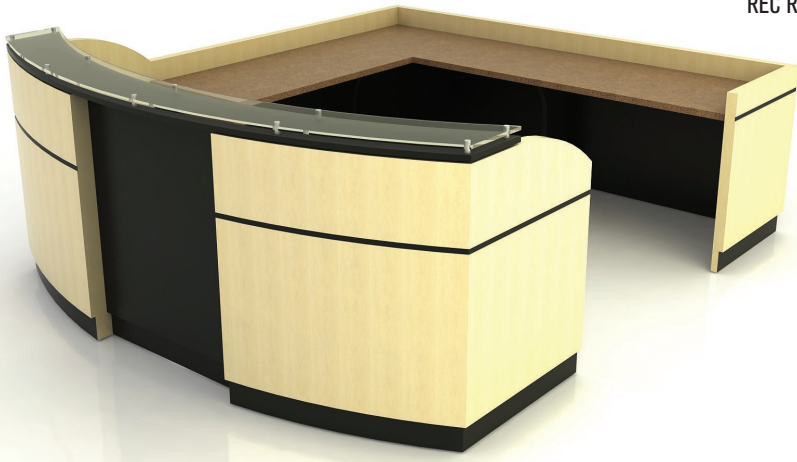

DESK WITH RETURN BRIDGE AND CREDENZA

REC REF 9611142	96"W X 111"D X 42"H	$33,143	$41,429
REC REF 12011242	120"W X 112"D X 42"H	$35,787	$44,734