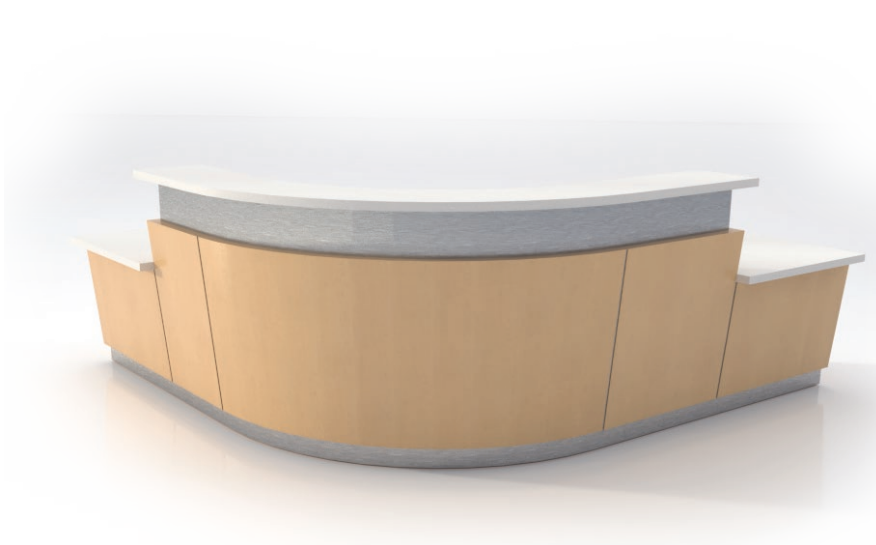

REC RCH 126972942      126"W X 97"D X 29"/42"H      \$62,204

NASHVILLE

- Style** New Mid Century
- Case** Veneer
- Counter** WA Morning Ice Solid Surface
- Work-surface** WA Morning Ice Solid Surface
- Structure** Stud Wall with Tack Board
- Features** Brushed Stainless Steel Toe Kick, Transaction Accent, and Vein Lines