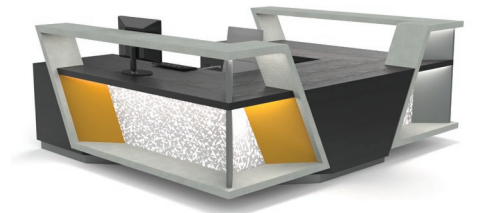

Reception
Style Overview

COLECRAFT

Reception
Style Overview

COLECRAFT

LEVITY

LEVITY