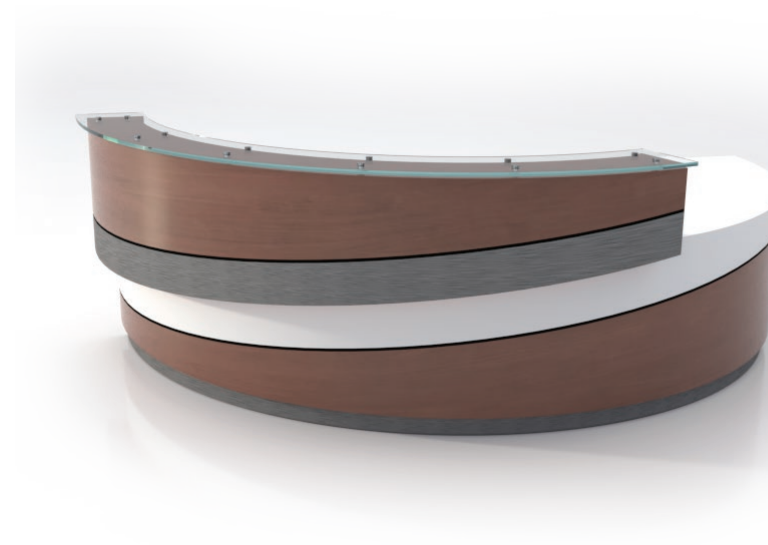

MONTEREY

- **Style** West Coast Contemporary
- **Case** Laminate
- **Counter** Overhanging, Tapered Transaction Top
- **Work-surface** Laminate
- **Structure** Stud Wall
- **Features** Glass Transaction Top on Standoffs, Tack Board, RGB LED under transaction Overhang, Chemetal Brushed Stainless Accent on transaction and Toe Kick

REC MTR 132692942   132"W X 69"D X 29"/42" H $51,138