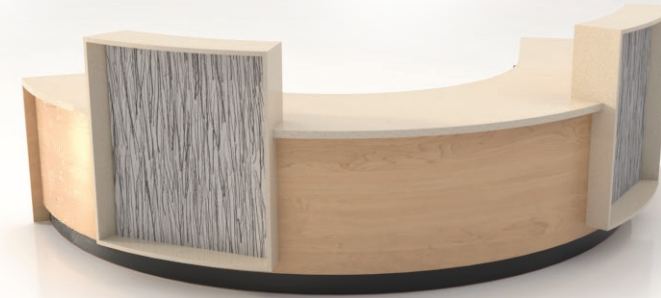

PHOENIX

- **Style** South West Contemporary
- **Case** Laminate
- **Counter** WA Beige Tempest Solid Surface
- **Work-surface** WA Beige Tempest Solid Surface
- **Structure** Stud Wall
- **Features** Acrylic Decor Insets

REC PHX 121932942

121"W X 93"D X 29"/42" H

$78,976