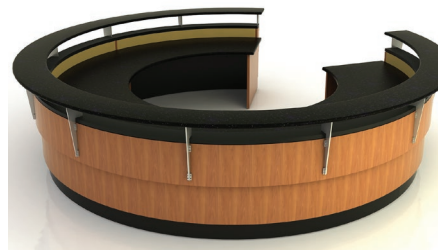

FRISCO

Notes

Notes section with horizontal dotted lines for writing.

See the website for additional Reception Desk images- all products are available in the mirror image configuration.