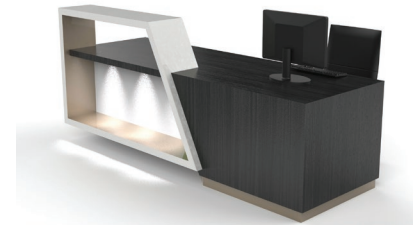

Reception
Style Overview

COLECRAFT

Reception
Style Overview

COLECRAFT

LEVITY

LEVITY