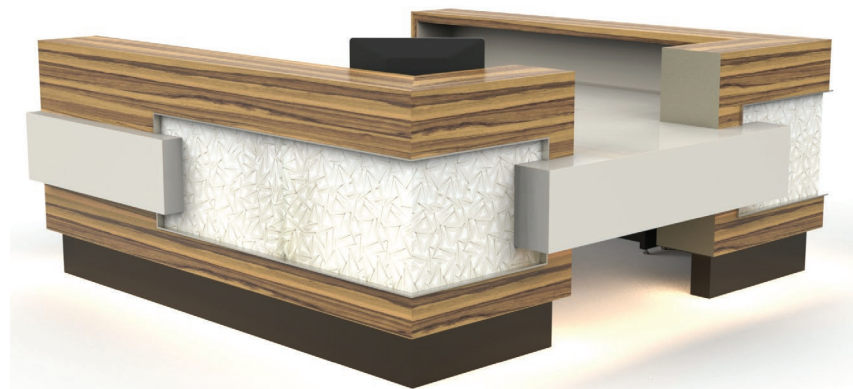

REC LEV 1209642	120"W x 96"D x 42"H	VENEER LAMINATE	$66,483 $53,186