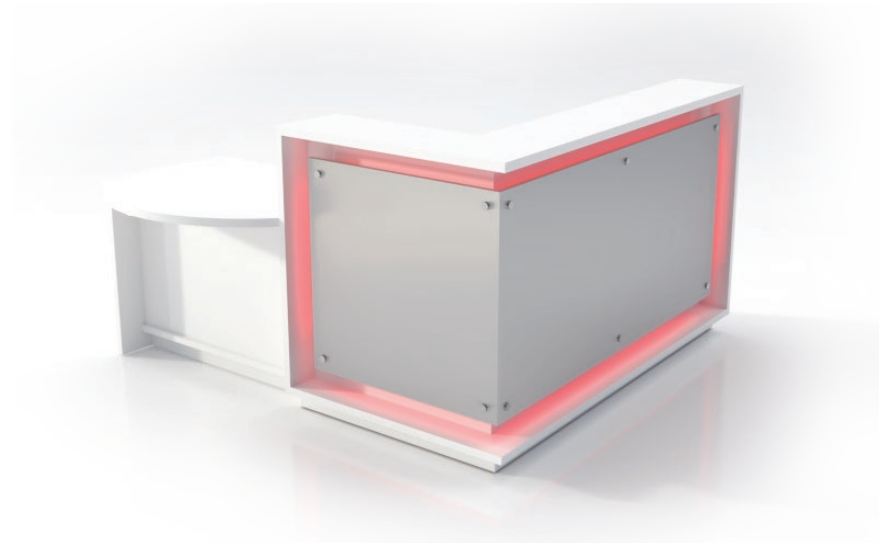

LAS VEGAS

- **Style** Casino Contemporary
- **Case** Solicore Designer White
- **Counter** Solicore Designer White
- **Work-surface** Solicore Designer White
- **Structure** Panel
- **Features** Brushed Aluminum Laminate on Standoffs
- **Lighting** Perimeter Lit with Controlable RGB LED

REC LV 84802942   78"W X 82"D X 29"/42" H $50,159