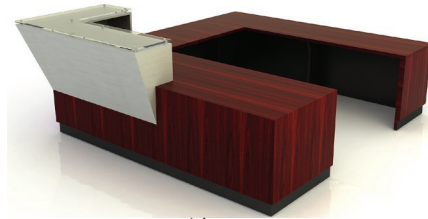

NUEVO

Notes

Notes section with horizontal dotted lines for writing.

See the website for additional Reception Desk images- all products are available in the mirror image configuration.