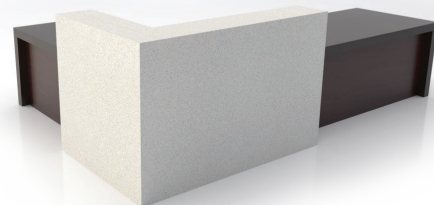

Reception
Style Overview

COLECRAFT

Reception
Style Overview

COLECRAFT

LEVITY

OLYMPIA

LEVITY