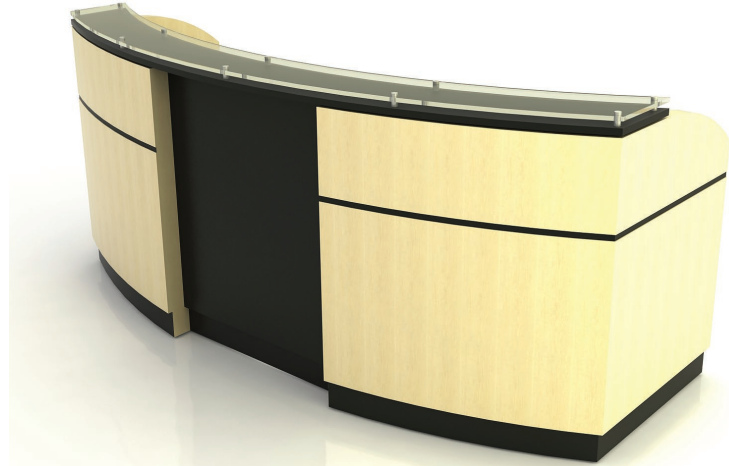

REFLECTION

Style Casual Contemporary
Case Laminate Wood Tones & Solid Colors with Recessed Center
Counter Laminate & PVC
Work-surface Laminate & PVC
Structure Fully Framed Core with removable interior panels for hidden wire management
Features Floating Glass Counter & Full Tack-board with color coordinated fabric above work-surface

	MODEL #	DIMENSIONS	PRICE	WITH GLASS
DESK	REC REF 723642	72"W X 36"D X 42"H	$17,338	$21,672
	REC REF 963842	96"W X 38"D X 42"H	$19,981	$24,977
	REC REF 1203942	120"W X 39"D X 42"H	$22,624	$28,279