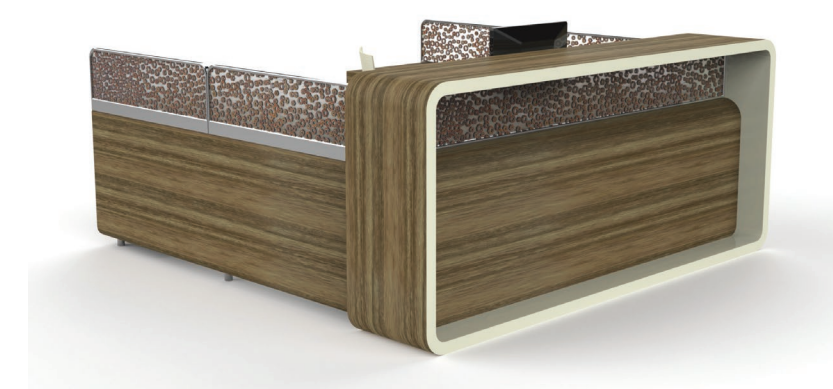

REC MAR 12096422	120"W x 96"D x 42"H	VENEER LAMINATE	$69,438 $55,550	3 FORM PANELS LIGHTING	$11,182 $2,625