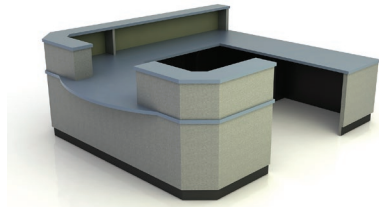

AURORA

Notes

Notes section with horizontal dotted lines for writing.

See the website for additional Reception Desk images- all products are available in the mirror image configuration.