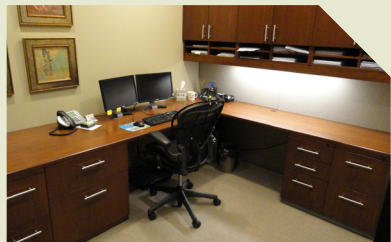

Colecraft offers a wide range of standard styles and finishes. Solutions in laminate, wood and laminate or solid wood and veneer are available from our standard product line. We have credenza walls, audio/video cabinets, entertainment centers, lecterns and lobby furniture. Let us help with the finishing touches for your conference room, training room, reception area, lecture hall and library. We are a one stop shop for all your custom and standard furniture needs.