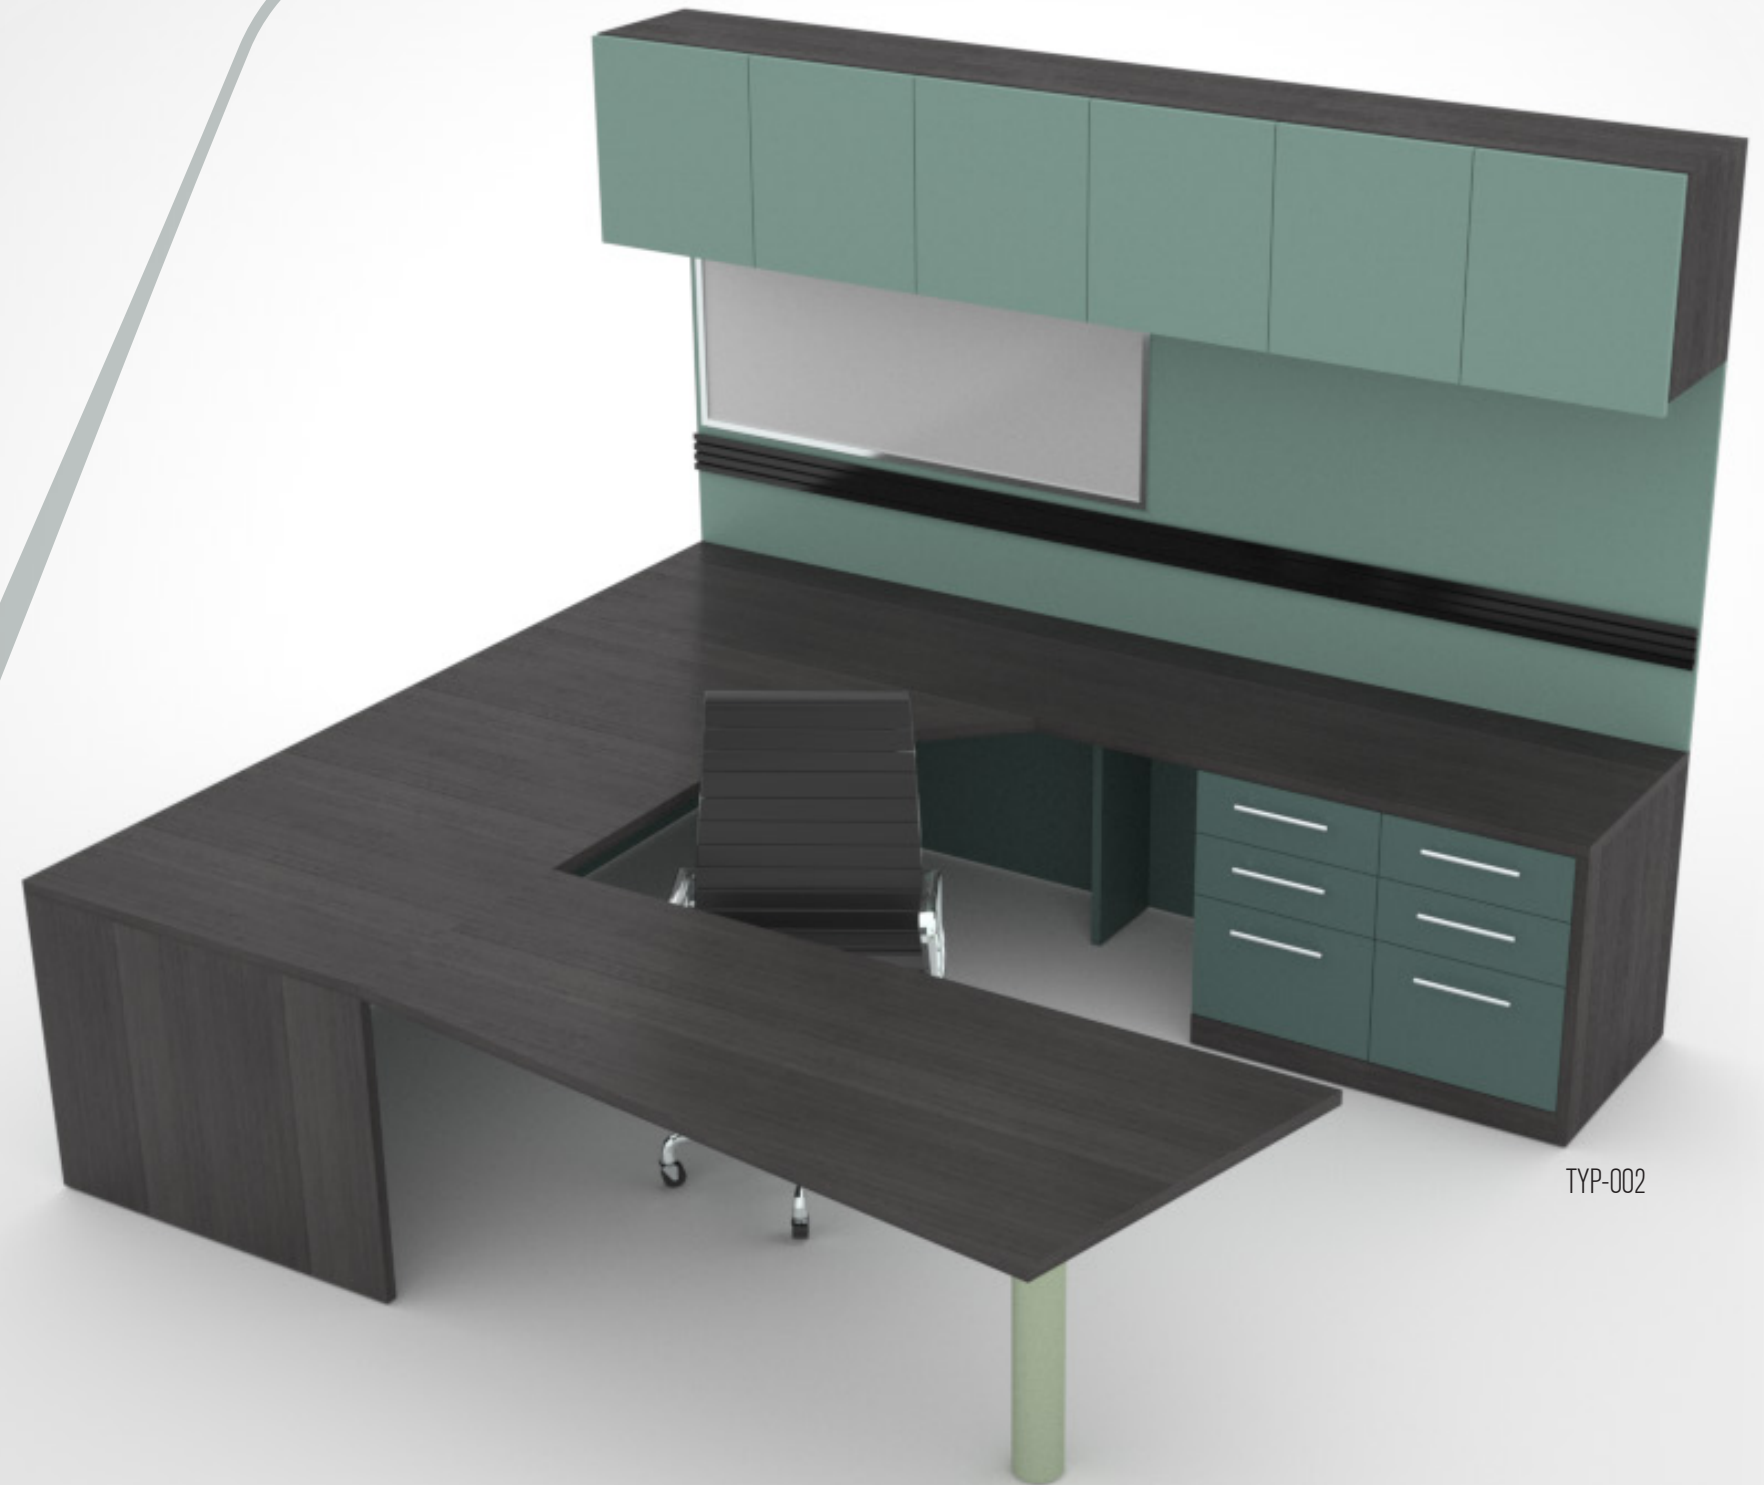

TYP-009

TYP-001

TYP-001

TYP-002

Colecraft's Desk Solutions© is a revolutionary new approach in private office desking that allows designers and specifiers to simply and easily provide a client with the specific desking solution required to meet their unique needs. In these days of overwhelming choices, we have taken the decision-making process to a simple core of building blocks that allow the customer to create over 1000 unique combinations.